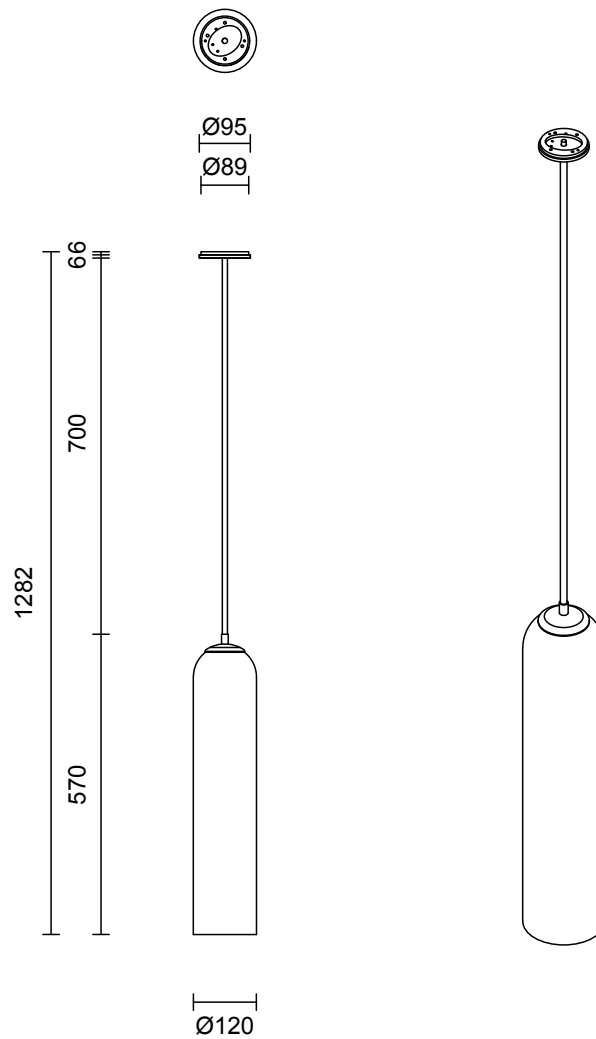

FLOAT COLLECTION

PENDANT

ARTICOLOSTUDIOS.COM

24V2

ABOUT FLOAT

Float evokes an inherent sense of refinement through its design cues of a bygone era.

LEAD TIME

6 - 8 weeks

LIGHT SOURCE

240V GU10 7W LED 60°
2700K warm white
600 lumens
Dimmable
Lamp included

ROD LENGTH

Rod lengths range between 600mm - 1300mm, in increments of 100mm.

WEIGHT

5kg

CERTIFICATION

CE/AU

WARRANTY

3 years

FITTING FINISHES

Brass
Bronze*
Satin Nickel
Black Electroplate
White Powder Coat
Black Powder Coat

* As Bronze is a hand applied finish the depth of colour will vary

SHADE COLOURS

Snow
Smoke
Grey
Clear