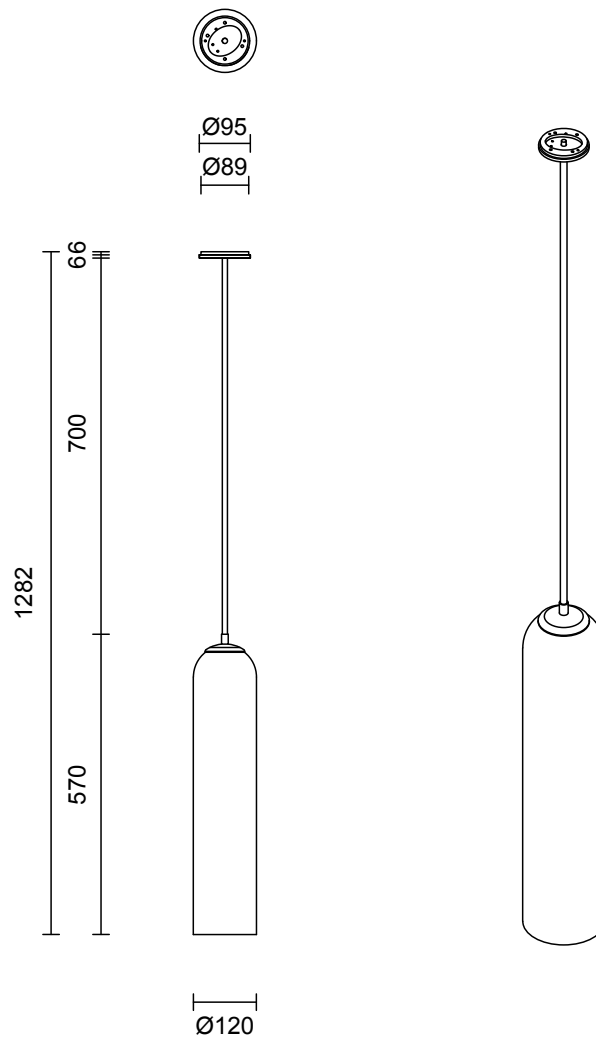

FLOAT COLLECTION
PENDANT

FLOAT COLLECTION

PENDANT

ARTICOLOSTUDIOS.COM

23V3

ABOUT FLOAT

Float evokes an inherent sense of refinement through its design cues of a bygone era.

LEAD TIME

6 - 8 weeks

LIGHT SOURCE

240V GU10 7W LED 35°
3000K warm white
500 lumens
Dimmable
Lamp included

ROD LENGTH

Rod lengths range between 600mm - 1300mm, in increments of 100mm.

WEIGHT

5kg

CERTIFICATION