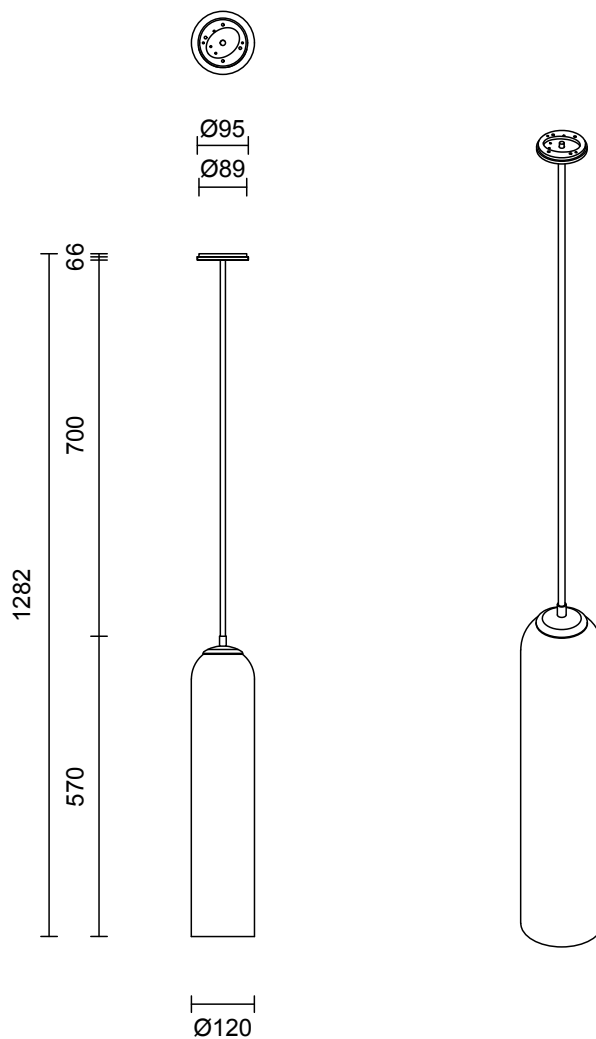

FLOAT COLLECTION

PENDANT

ARTICOLOSTUDIOS.COM

23V2

ABOUT FLOAT

Float evokes an inherent sense of refinement through its design cues of a bygone era.

LEAD TIME

6 - 8 weeks

LIGHT SOURCE

240V GU10 7W LED 35°
3000K warm white
500 lumens
Dimmable
Lamp included

ROD LENGTH

Rod lengths range between 600mm - 1300mm, in increments of 100mm.

WEIGHT

5kg

CERTIFICATION

CE/AU

WARRANTY

3 years

FITTING FINISHES

Brass
Mid Bronze
Satin Nickel
Black Electroplate
White Powder Coat
Graphite Powder Coat

SHADE COLOURS

Snow
Smoke
Grey
Clear