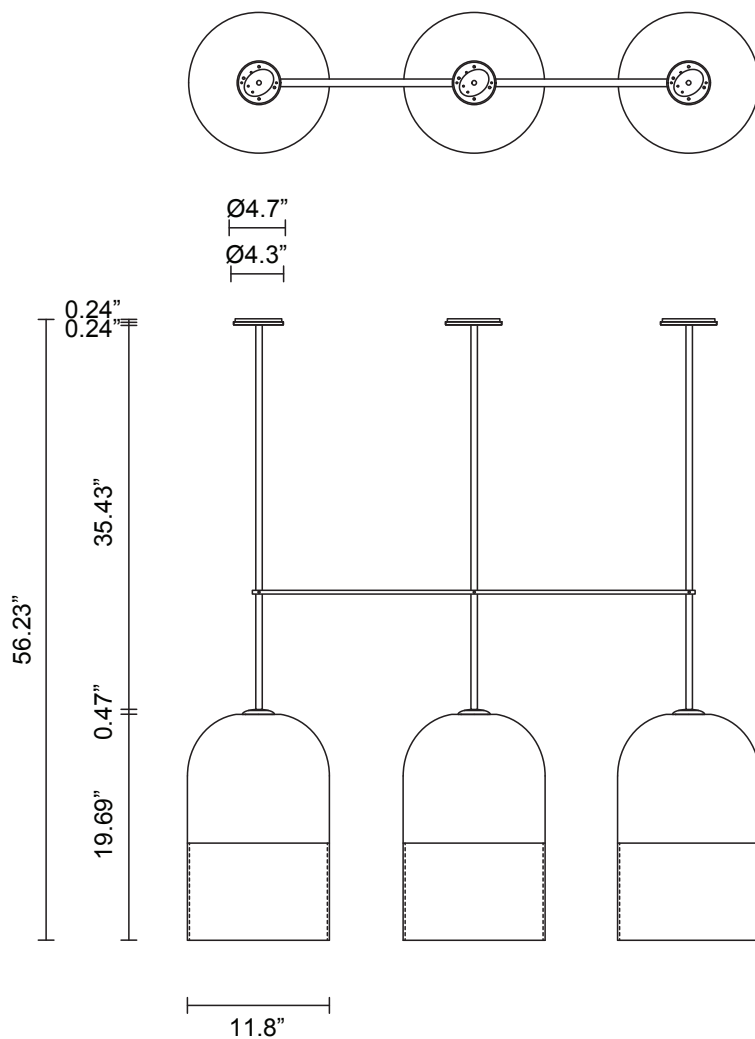

INDI COLLECTION

ARTICOLOSTUDIOS.COM

EXTRA LARGE TRIPLE PENDANT

24/4

ABOUT INDI

Indi pairs historic craftsmanship and traditional handicrafts through the tactility of textured weaving, creating a contemporary modernism.

LEAD TIME

8 - 10 weeks

LIGHT SOURCE

3 x 120V E26 9W LED
2700k warm white
2400 total lumen output
Dimmable
Lamps included

INSTALLATION

Supplied with mounting plate to fit
4.0 square Jbox

ROD LENGTH

Rod lengths range between 15.75"
(400mm) - 63" (1600mm), in
increments of 3.94" (100mm).

CUSTOMISATION

Variations to spacing bar can be
specified at time of order placement.

WEIGHT

56 lb

FITTING FINISHES

Brass
Bronze*
Satin Nickel
Black Electroplate
White Powder Coat
Black Powder Coat

*As Bronze is a hand applied finish,
the depth of colour will vary

SHADE COLOURS

Clear

WEAVE COLOURS

Black
Natural
Sand
White
Teal

*All weave colours available individually
or in a 2/3 split combination.

CERTIFICATION STANDARD

UL

WARRANTY

3 years