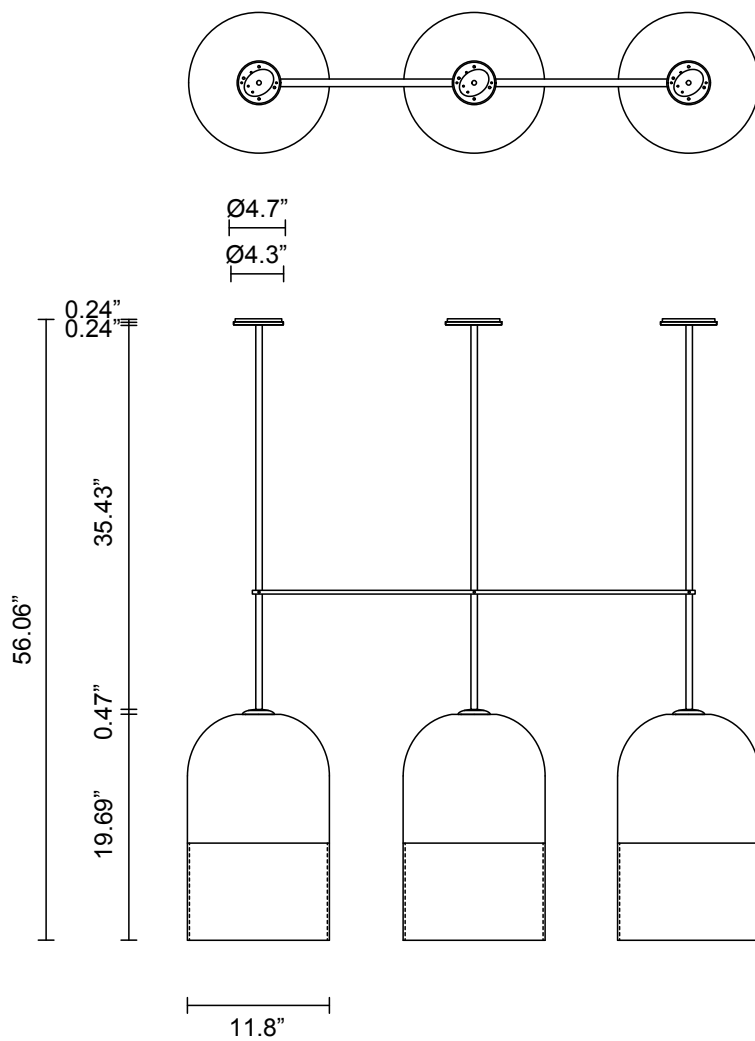

INDI COLLECTION

ARTICOLOSTUDIOS.COM

EXTRA LARGE TRIPLE PENDANT

24V2

ABOUT INDI

Indi pairs historic craftsmanship and traditional handicrafts through the tactility of textured weaving, creating a contemporary modernism.

LEAD TIME

8 - 10 weeks

LIGHT SOURCE

3 x 120V E26 9W LED
2700k warm white
2400 total lumen output
Dimmable
Lamps included

INSTALLATION

Supplied with mounting plate to fit
4.0 square Jbox

ROD LENGTH

Rod lengths range between 15.75"
(400mm) - 63" (1600mm), in
increments of 3.94" (100mm).

CUSTOMISATION

Variations to spacing bar can be
specified at time of order placement.

WEIGHT

56 lb

FITTING FINISHES

Brass
Bronze*
Satin Nickel
Black Electroplate
White Powder Coat
Black Powder Coat

*As Bronze is a hand applied finish,
the depth of colour will vary

SHADE COLOURS

Clear

WEAVE COLOURS

Black
Natural
Sand
White
Teal
Olive

*All weave colours available individually
or in a 2/3 split combination.

CERTIFICATION STANDARD

UL

WARRANTY

3 years