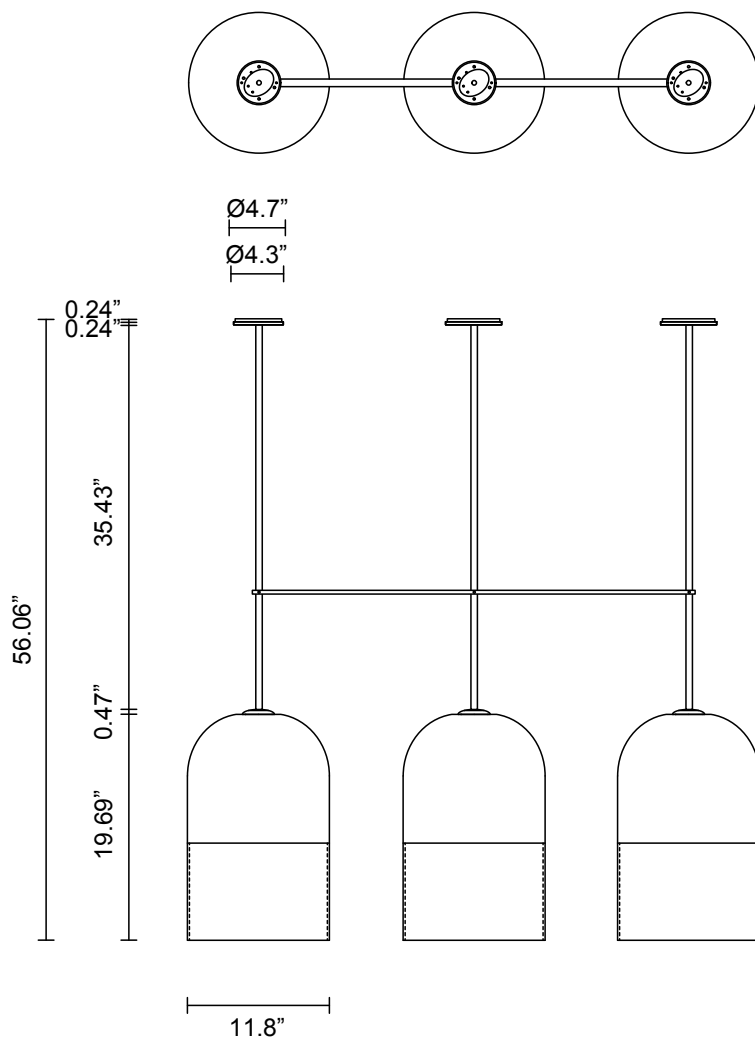

INDI COLLECTION

ARTICOLOSTUDIOS.COM

EXTRA LARGE TRIPLE PENDANT

24V1

ABOUT INDI

Indi pairs historic craftsmanship and traditional handicrafts through the tactility of textured weaving, creating a contemporary modernism.

LEAD TIME

8 - 10 weeks

LIGHT SOURCE

3 x 120V E26 9W LED
2700k warm white
2400 total lumen output
Dimmable
Lamps included

INSTALLATION

Supplied with mounting plate to fit
4.0 square Jbox

ROD LENGTH

Rod lengths range between 15.75"
(400mm) - 63" (1600mm), in
increments of 3.94" (100mm).

CUSTOMISATION

Variations to spacing bar can be
specified at time of order placement.

WEIGHT

56 lb

FITTING FINISHES

Brass
Bronze*
Satin Nickel
Black Electroplate
White Powder Coat
Black Powder Coat

*As Bronze is a hand applied finish,
the depth of colour will vary

SHADE COLOURS

Clear
Smoke

WEAVE COLOURS

Black
Natural
Sand
White
Teal
Olive

*All weave colours available individually
or in a 2/3 split combination.

CERTIFICATION STANDARD

UL