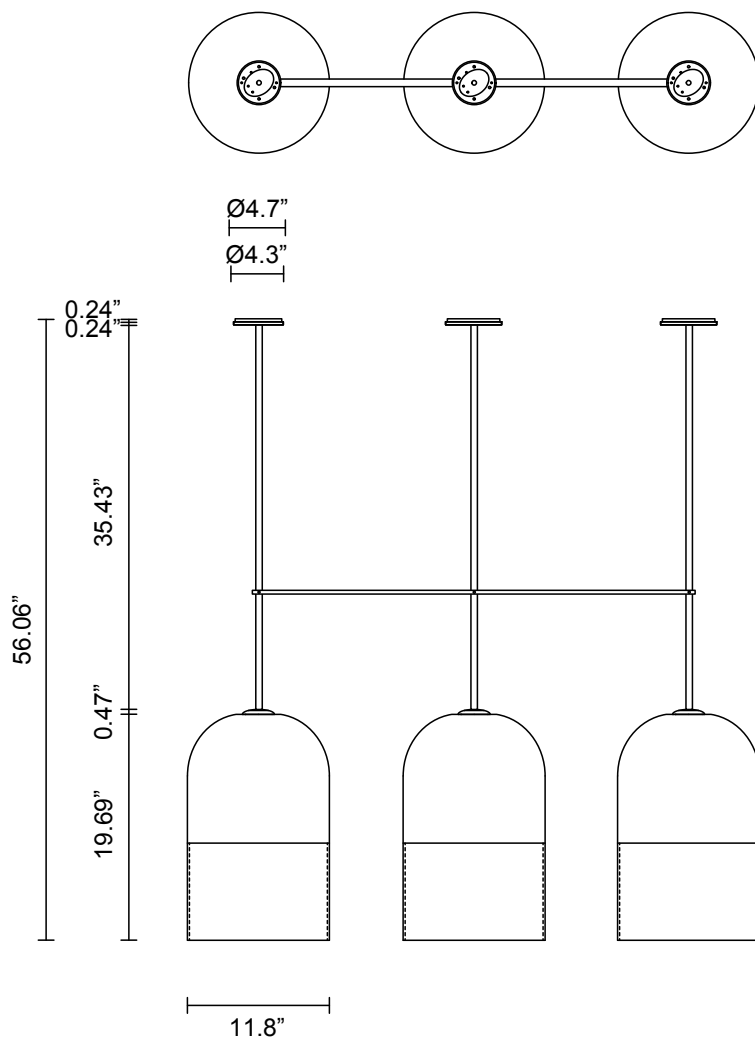

INDI COLLECTION

ARTICOLOSTUDIOS.COM

EXTRA LARGE TRIPLE PENDANT

23V3

ABOUT INDI

Indi pairs historic craftsmanship and traditional handicrafts through the tactility of textured weaving, creating a contemporary modernism.

LEAD TIME

8 - 10 weeks

LIGHT SOURCE

3 x 120V E26 9W LED
2700k warm white
2400 total lumen output
Dimmable
Lamps included

INSTALLATION

Supplied with mounting plate to fit
4.0 square Jbox

ROD LENGTH

Rod lengths range between 15.75"
(400mm) - 63" (1600mm), in
increments of 3.94" (100mm).

CUSTOMISATION

Variations to spacing bar can be
specified at time of order placement.

WEIGHT

56 lb

FITTING FINISHES

Brass
Mid Bronze
Satin Nickel
Black Electroplate
White Powder Coat
Black Powder Coat

SHADE COLOURS

Clear
Smoke

WEAVE COLOURS

Black
Natural
Sand
White
Teal
Olive

*All weave colours available individually
or in a 2/3 split combination.

CERTIFICATION STANDARD

UL

WARRANTY

3 years