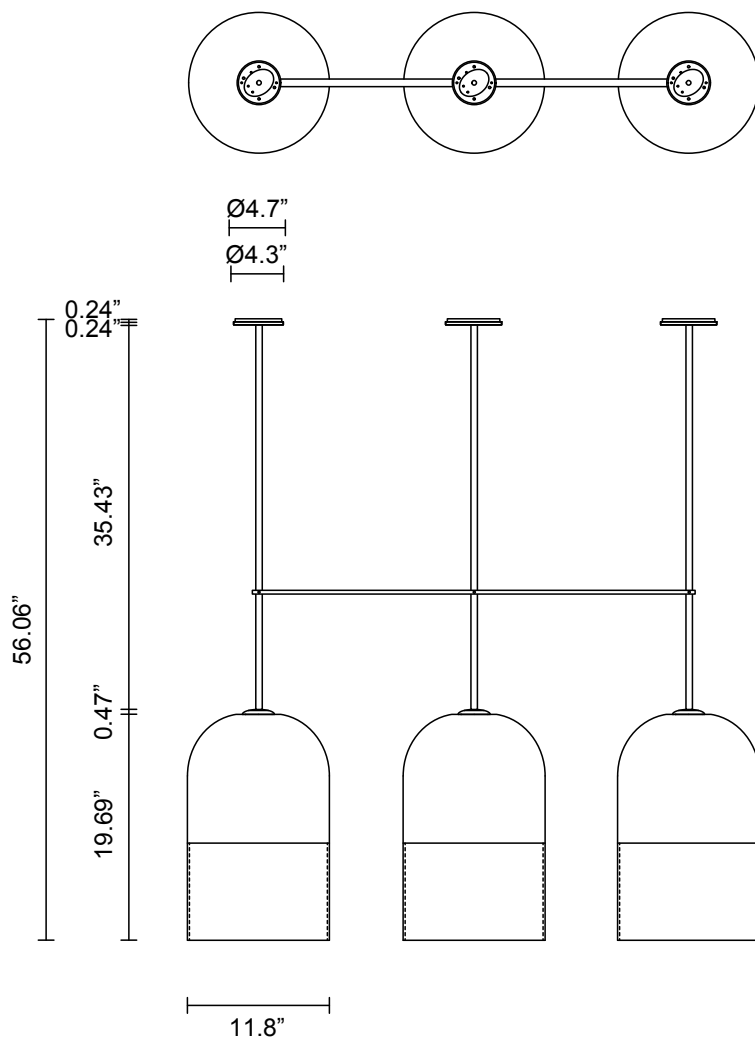

INDI COLLECTION

ARTICOLOSTUDIOS.COM

EXTRA LARGE TRIPLE PENDANT

23V2

ABOUT INDI

Indi pairs historic craftsmanship and traditional handicrafts through the tactility of textured weaving, creating a contemporary modernism.

LEAD TIME

8 - 10 weeks

LIGHT SOURCE

3 x 120V E26 9W LED
2700k warm white
2400 total lumen output
Dimmable
Lamps included

INSTALLATION

Supplied with mounting plate to fit
4.0 square Jbox

ROD LENGTH

Rod lengths range between 15.75"
(400mm) - 63" (1600mm), in
increments of 3.94" (100mm).

CUSTOMISATION

Variations to spacing bar can be
specified at time of order placement.

WEIGHT

56 lb

FITTING FINISHES

Brass
Mid Bronze
Satin Nickel
Black Electroplate
White Powder Coat
Graphite Powder Coat

SHADE COLOURS

Clear
Smoke

WEAVE COLOURS

Black
Natural
Sand
White
Teal
Olive

*All weave colours available individually
or in a 2/3 split combination.

CERTIFICATION STANDARD

UL

WARRANTY

3 years