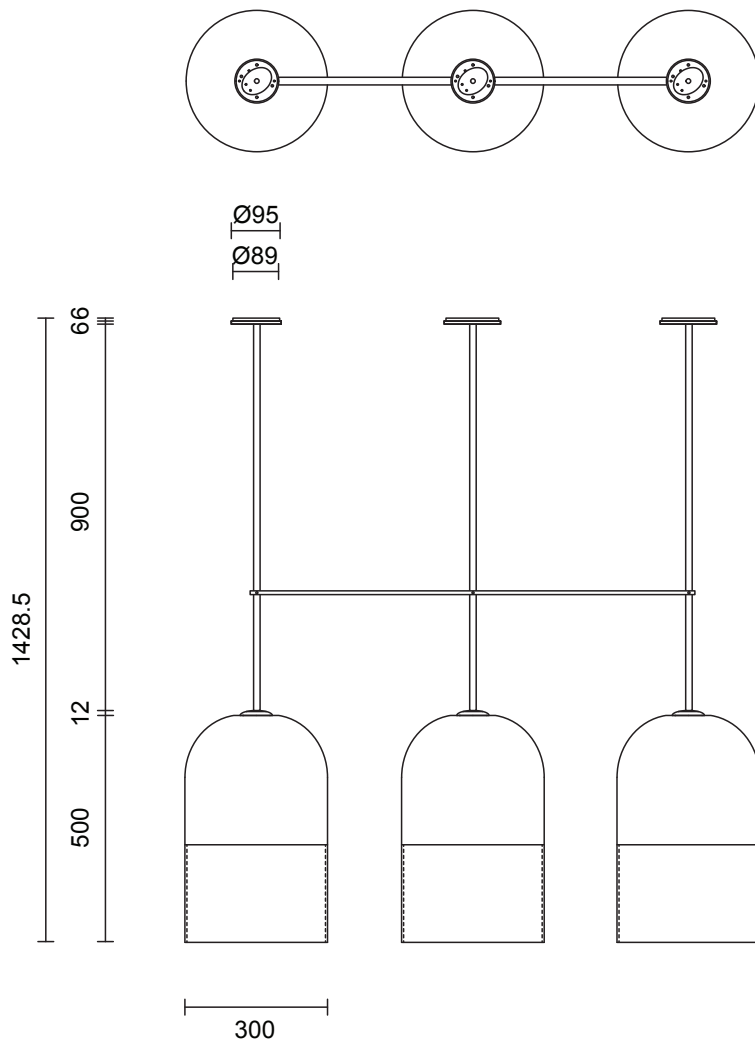

INDI COLLECTION
EXTRA LARGE TRIPLE PENDANT

ARTICOLOSTUDIOS.COM

24/4

ABOUT INDI

Indi pairs historic craftsmanship and traditional handicrafts through the tactility of textured weaving, creating a contemporary modernism.

LEAD TIME

6 - 8 weeks

LIGHT SOURCE

3 x 240V E27 95mm 8W LED
2700k warm white
2100 total lumens output
Dimmable
Lamps included

ROD LENGTH

Rod lengths range between
400mm - 1600mm, in increments
of 100mm.

CUSTOMISATION

Variations to spacing bar can be
specified at time of order placement.

WEIGHT

27kg

CERTIFICATION

CE/AU

WARRANTY

3 years

FITTING FINISHES

Brass
Bronze*
Satin Nickel
Black Electroplate
White Powder Coat
Black Powder Coat

* As Bronze is a hand applied finish
the depth of colour will vary

SHADE COLOURS

Clear

WEAVE COLOURS

Black
Natural
Sand
White
Teal

*All weave colours available individually
or in a 2/3 split combination.