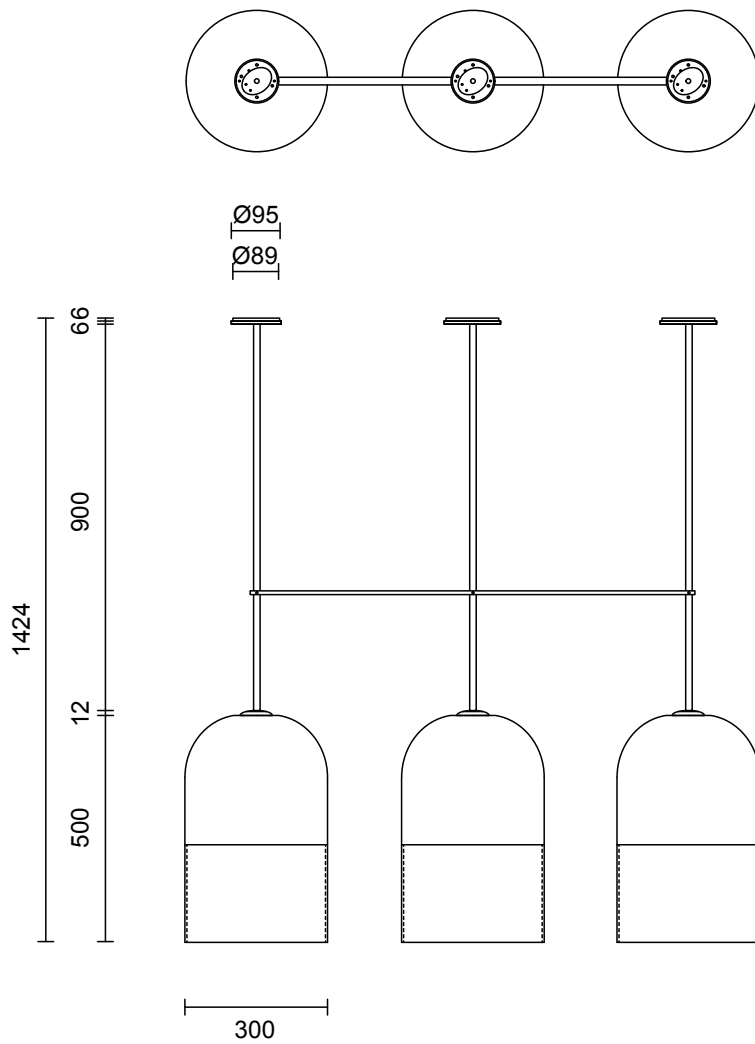

INDI COLLECTION
EXTRA LARGE TRIPLE PENDANT

ARTICOLOSTUDIOS.COM

23V2

ABOUT INDI

Indi pairs historic craftsmanship and traditional handicrafts through the tactility of textured weaving, creating a contemporary modernism.

LEAD TIME

6 - 8 weeks

LIGHT SOURCE

3 x 240V E27 95mm 8W LED
2700k warm white
2100 total lumens output
Dimmable
Lamps included

ROD LENGTH

Rod lengths range between
400mm - 1600mm, in increments
of 100mm.

CUSTOMISATION

Variations to spacing bar can be
specified at time of order placement.

WEIGHT

27kg

CERTIFICATION

CE/AU

WARRANTY

3 years

FITTING FINISHES

Brass
Mid Bronze
Satin Nickel
Black Electroplate
White Powder Coat
Black Powder Coat

SHADE COLOURS

Clear
Smoke

WEAVE COLOURS

Black
Natural
Sand
White
Teal
Olive

*All weave colours available individually
or in a 2/3 split combination.