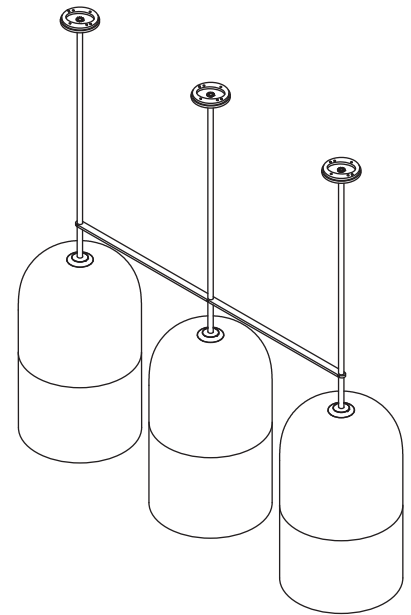

INDI COLLECTION
EXTRA LARGE TRIPLE PENDANT

INDI COLLECTION

ARTICOLOSTUDIOS.COM

EXTRA LARGE TRIPLE PENDANT

26V1

ABOUT INDI

Indi pairs historic craftsmanship and traditional handicrafts through the tactility of textured weaving, creating a contemporary modernism.

METAL FINISHES

WEAVE COLOURS

LEAD TIME

8 - 10 weeks

LIGHT SOURCE

Per Fixture
100-120V
8W E26 G95 LED Bulb
800 lumens
2700k warm white
90+ CRI
Dimmable lamp included

WEIGHT

56 lb