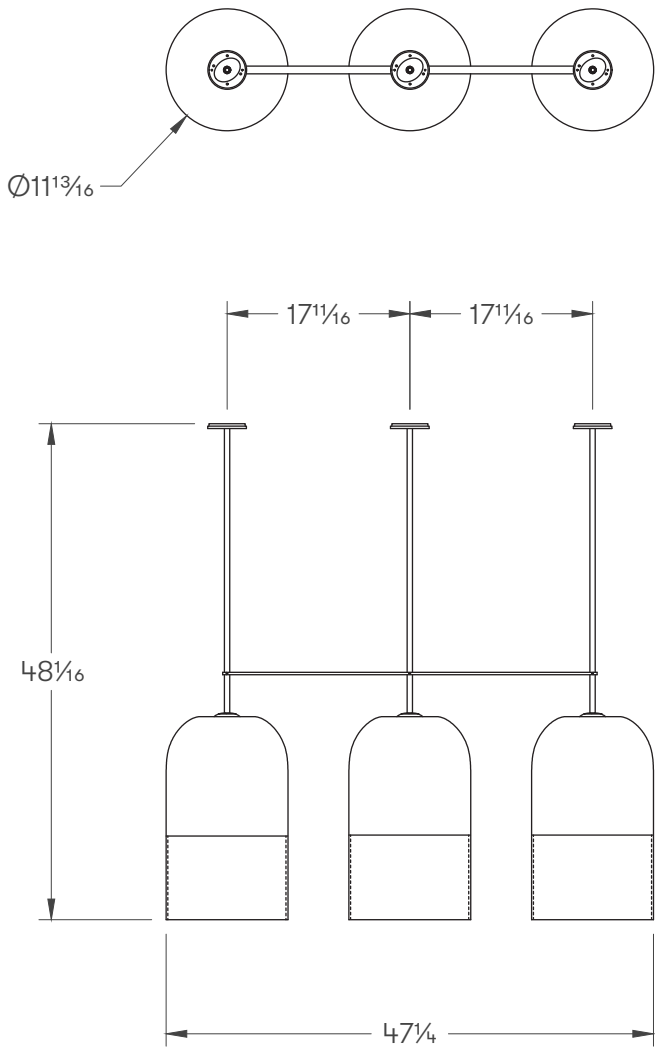

INDI COLLECTION

ARTICOLOSTUDIOS.COM

EXTRA LARGE TRIPLE PENDANT

26V1

ABOUT INDI

Indi pairs historic craftsmanship and traditional handicrafts through the tactility of textured weaving, creating a contemporary modernism.