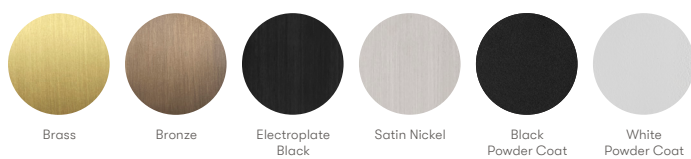

METAL FINISHES

WEAVE COLOURS

LEAD TIME

8 - 10 weeks

LIGHT SOURCE

Per Fixture
100-120V
8W E26 G95 LED Bulb
800 lumens
2700k warm white
90+ CRI
Dimmable lamp included

WEIGHT

56 lb

INSTALLATION

Supplied with an external driver

CERTIFICATION

UL

WARRANTY

3 years

FITTING FINISHES

Brass
Bronze*
Satin Nickel
Black Electroplate
White Powder Coat
Black Powder Coat
* As Bronze is a hand applied finish the depth of colour will vary

SHADE COLOURS

Clear
Grey

WEAVE COLOURS

Black
Natural
Sand
White
Teal
Black and White