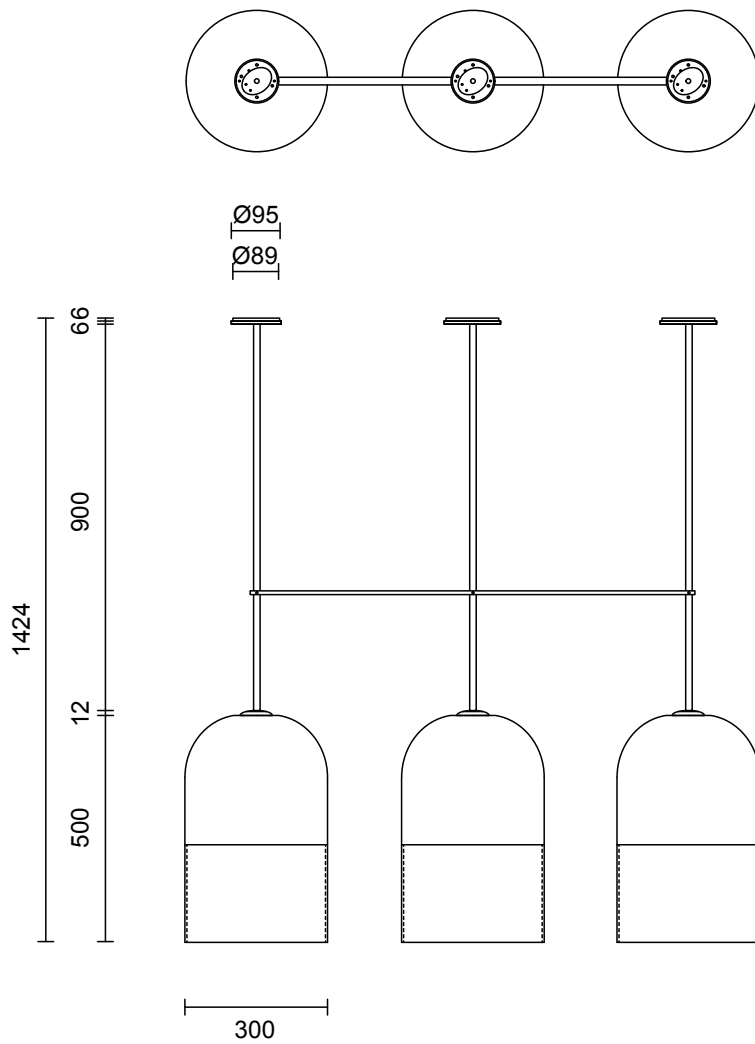

INDI COLLECTION
EXTRA LARGE TRIPLE PENDANT

ARTICOLOSTUDIOS.COM

24V2

ABOUT INDI

Indi pairs historic craftsmanship and traditional handicrafts through the tactility of textured weaving, creating a contemporary modernism.

LEAD TIME

6 - 8 weeks

LIGHT SOURCE

3 x 240V E27 95mm 8W LED
2700k warm white
2100 total lumens output
Dimmable
Lamps included

ROD LENGTH

Rod lengths range between
400mm - 1600mm, in increments
of 100mm.

CUSTOMISATION

Variations to spacing bar can be
specified at time of order placement.

WEIGHT

27kg

CERTIFICATION

CE/AU

WARRANTY

3 years

FITTING FINISHES

Brass
Bronze*
Satin Nickel
Black Electroplate
White Powder Coat
Black Powder Coat

* As Bronze is a hand applied finish
the depth of colour will vary

SHADE COLOURS

Clear

WEAVE COLOURS

Black
Natural
Sand
White
Teal
Olive

*All weave colours available individually
or in a 2/3 split combination.