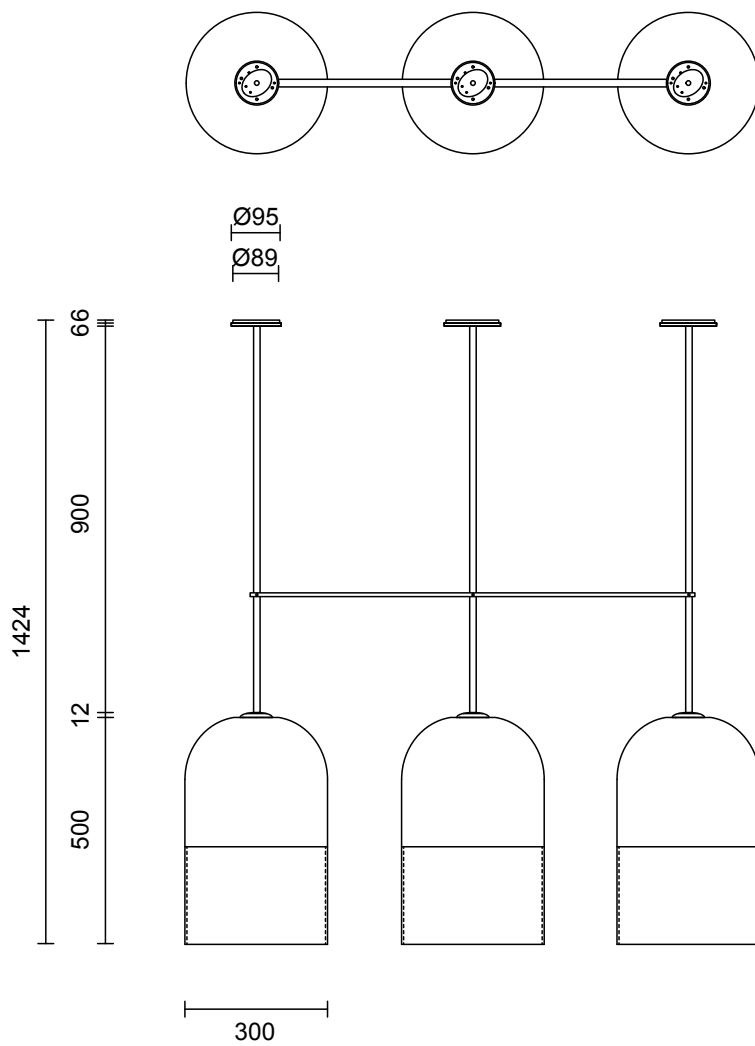

INDI COLLECTION

ARTICOLOSTUDIOS.COM

EXTRA LARGE TRIPLE PENDANT

24V1

ABOUT INDI

Indi pairs historic craftsmanship and traditional handicrafts through the tactility of textured weaving, creating a contemporary modernism.

LEAD TIME

6 - 8 weeks

LIGHT SOURCE

3 x 240V E27 95mm 8W LED
2700k warm white
2100 total lumens output
Dimmable
Lamps included

ROD LENGTH

Rod lengths range between
400mm - 1600mm, in increments
of 100mm.

CUSTOMISATION

Variations to spacing bar can be
specified at time of order placement.

WEIGHT

27kg

CERTIFICATION

CE/AU

WARRANTY

3 years

FITTING FINISHES

Brass
Bronze*
Satin Nickel
Black Electroplate
White Powder Coat
Black Powder Coat

* As Bronze is a hand applied finish
the depth of colour will vary

SHADE COLOURS

Clear
Smoke

WEAVE COLOURS

Black
Natural
Sand
White
Teal
Olive

*All weave colours available individually