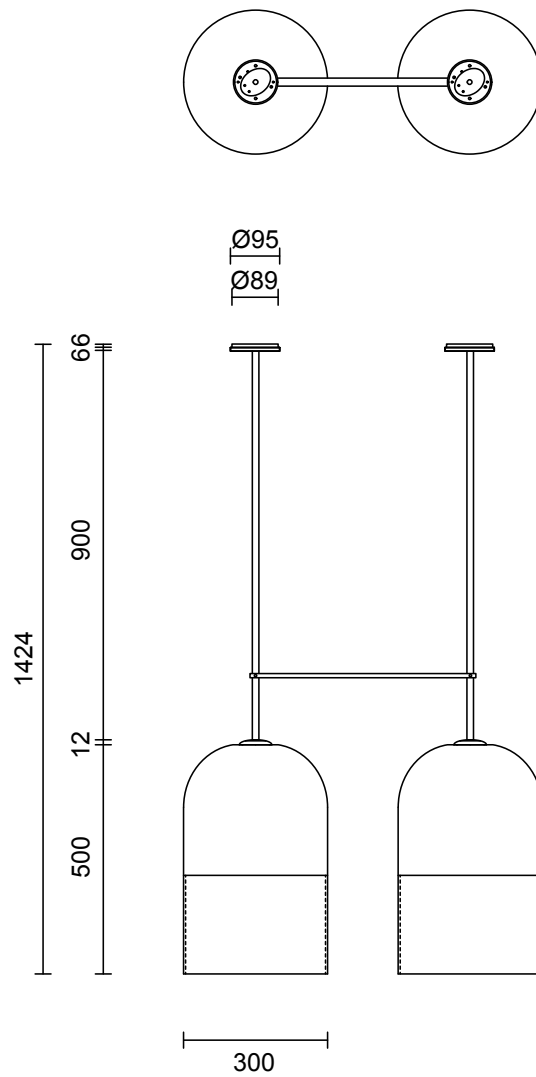

INDI COLLECTION
EXTRA LARGE DOUBLE PENDANT

ARTICOLOSTUDIOS.COM

244/2

ABOUT INDI

Indi pairs historic craftsmanship and traditional handicrafts through the tactility of textured weaving, creating a contemporary modernism.

LEAD TIME

6 - 8 weeks

LIGHT SOURCE

2 x 240V E27 95mm 8W LED
2700k warm white
1400 total lumens output
Dimmable
Lamps included

ROD LENGTH

Rod lengths range between
400mm - 1600mm, in increments
of 100mm.

CUSTOMISATION

Variations to spacing bar can be
specified at time of order placement.

WEIGHT

17kg

CERTIFICATION

CE/AU

WARRANTY

3 years

FITTING FINISHES

Brass
Bronze*
Satin Nickel
Black Electroplate
White Powder Coat
Black Powder Coat

* As Bronze is a hand applied finish
the depth of colour will vary

SHADE COLOURS

Clear

WEAVE COLOURS

Black
Natural
Sand
White
Teal
Olive

*All weave colours available individually
or in a 2/3 split combination.