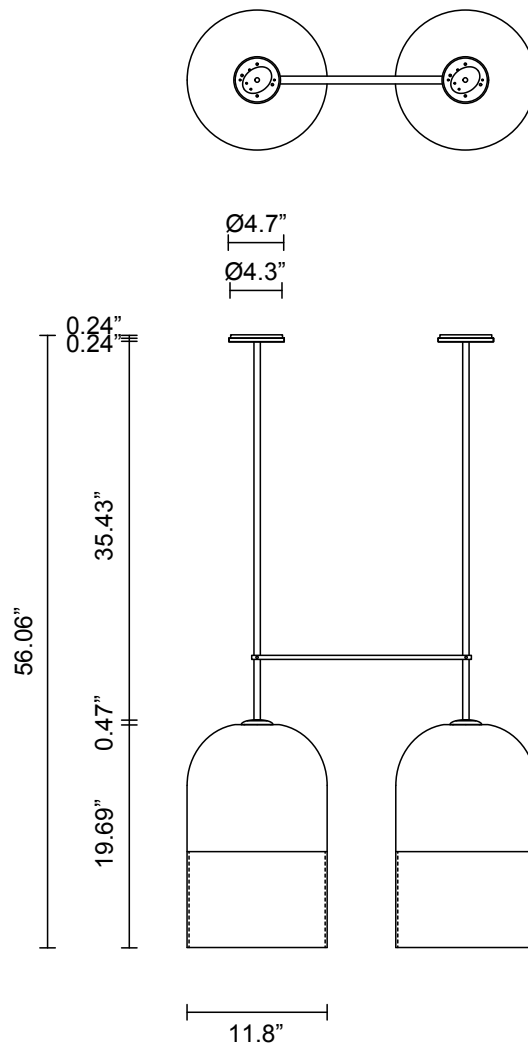

INDI COLLECTION
EXTRA LARGE DOUBLE PENDANT

ARTICOLOSTUDIOS.COM

24V1

ABOUT INDI

Indi pairs historic craftsmanship and traditional handicrafts through the tactility of textured weaving, creating a contemporary modernism.

LEAD TIME

8 - 10 weeks

LIGHT SOURCE

2 x 120V E26 9W LED
2700k warm white
1600 total lumen output
Dimmable
Lamps included

INSTALLATION

Supplied with mounting plate to fit
4.0 square Jbox

ROD LENGTH

Rod lengths range between 15.75"
(400mm) - 63" (1600mm), in
increments of 3.94" (100mm).

CUSTOMISATION

Variations to spacing bar can be
specified at time of order placement.

WEIGHT

37.4 lb

FITTING FINISHES

Brass
Bronze*
Satin Nickel
Black Electroplate
White Powder Coat
Black Powder Coat

*As Bronze is a hand applied finish,
the depth of colour will vary

SHADE COLOURS

Clear
Smoke

WEAVE COLOURS

Black
Natural
Sand
White
Teal
Olive

*All weave colours available individually
or in a 2/3 split combination.

CERTIFICATION STANDARD

UL