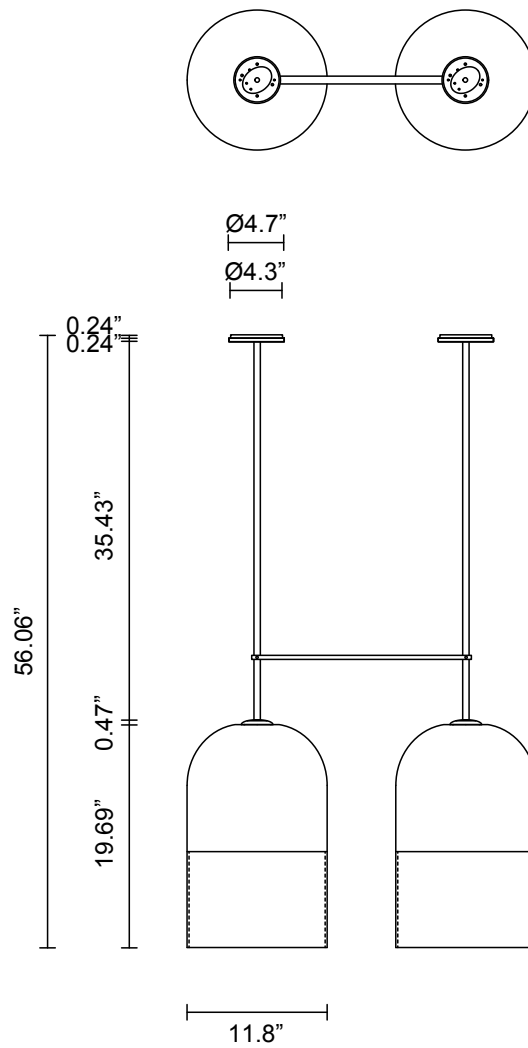

INDI COLLECTION

ARTICOLOSTUDIOS.COM

EXTRA LARGE DOUBLE PENDANT

23V2

ABOUT INDI

Indi pairs historic craftsmanship and traditional handicrafts through the tactility of textured weaving, creating a contemporary modernism.

LEAD TIME

8 - 10 weeks

LIGHT SOURCE

2 x 120V E26 9W LED
2700k warm white
1600 total lumen output
Dimmable
Lamps included

INSTALLATION

Supplied with mounting plate to fit
4.0 square Jbox

ROD LENGTH

Rod lengths range between 15.75"
(400mm) - 63" (1600mm), in
increments of 3.94" (100mm).

CUSTOMISATION

Variations to spacing bar can be
specified at time of order placement.

WEIGHT

37.4 lb

FITTING FINISHES

Brass
Mid Bronze
Satin Nickel
Black Electroplate
White Powder Coat
Graphite Powder Coat

SHADE COLOURS

Clear
Smoke

WEAVE COLOURS

Black
Natural
Sand
White
Teal
Olive

*All weave colours available individually
or in a 2/3 split combination.

CERTIFICATION STANDARD

UL

WARRANTY

3 years