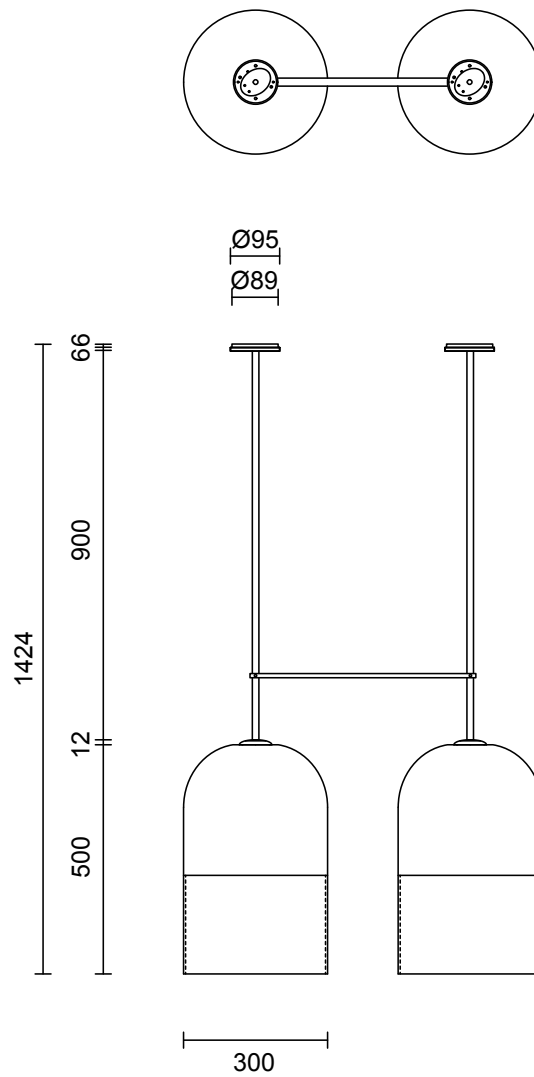

INDI COLLECTION

ARTICOLOSTUDIOS.COM

EXTRA LARGE DOUBLE PENDANT

23V2

ABOUT INDI

Indi pairs historic craftsmanship and traditional handicrafts through the tactility of textured weaving, creating a contemporary modernism.

LEAD TIME

6 - 8 weeks

LIGHT SOURCE

2 x 240V E27 95mm 8W LED
2700k warm white
1400 total lumens output
Dimmable
Lamps included

ROD LENGTH

Rod lengths range between
400mm - 1600mm, in increments
of 100mm.

CUSTOMISATION

Variations to spacing bar can be
specified at time of order placement.

WEIGHT

17kg

CERTIFICATION

CE/AU

WARRANTY

3 years

FITTING FINISHES

Brass
Mid Bronze
Satin Nickel
Black Electroplate
White Powder Coat
Black Powder Coat

SHADE COLOURS

Clear
Smoke

WEAVE COLOURS

Black
Natural
Sand
White
Teal
Olive

*All weave colours available individually
or in a 2/3 split combination.