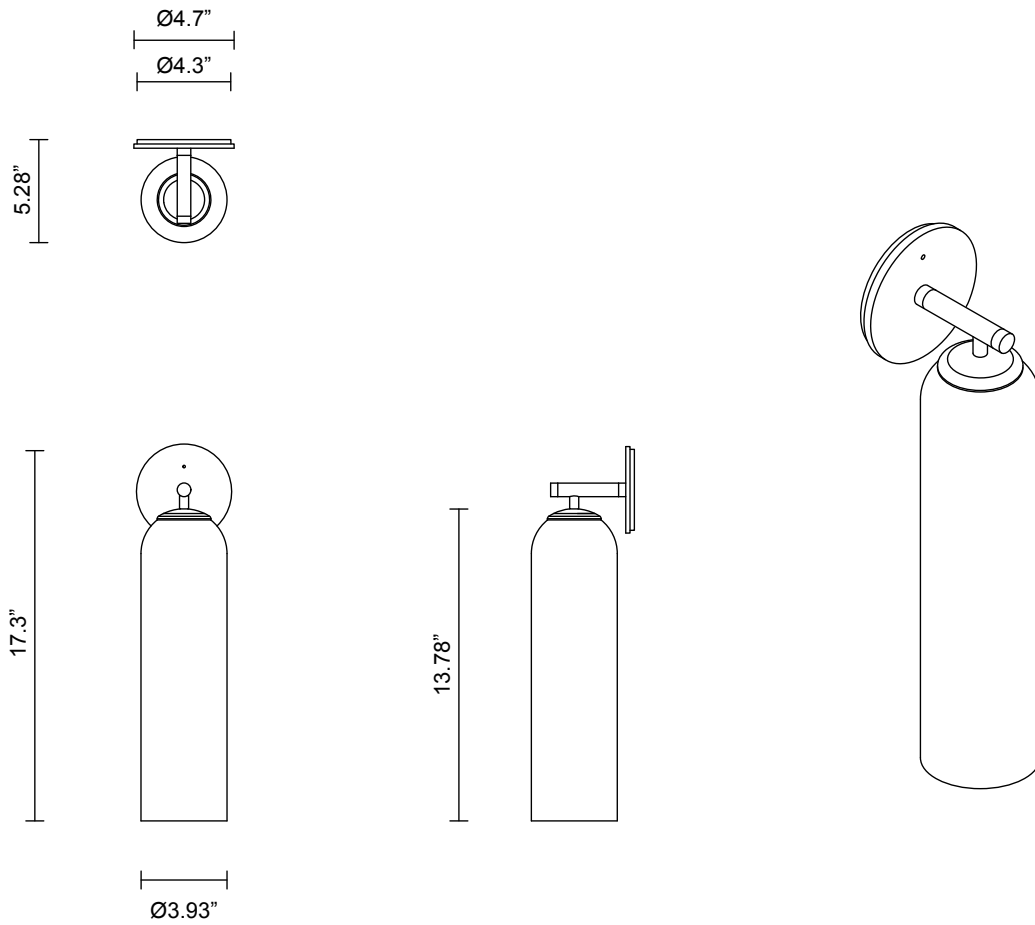

FLOAT COLLECTION

HOVER SHORT WALL SCONCE

ARTICOLOSTUDIOS.COM

24V1

ABOUT FLOAT

Float evokes an inherent sense of refinement through its design cues of a bygone era.

LEAD TIME

8 - 10 weeks

LIGHT SOURCE

12V 7W LED MR16 GU5.3
2700K warm white
500 lumens
Dimmable
Lamp included

INSTALLATION

Supplied with external driver and mounting plate to fit 4.0 square Jbox

WEIGHT

8 lb

CERTIFICATION STANDARD

UL

WARRANTY

3 years

FITTING FINISHES

Brass
Bronze*
Satin Nickel
Black Electroplate

*As Bronze is a hand applied finish, the depth of colour will vary

SHADE COLOURS

Snow
Smoke

ARM INLAY

Latte Leather