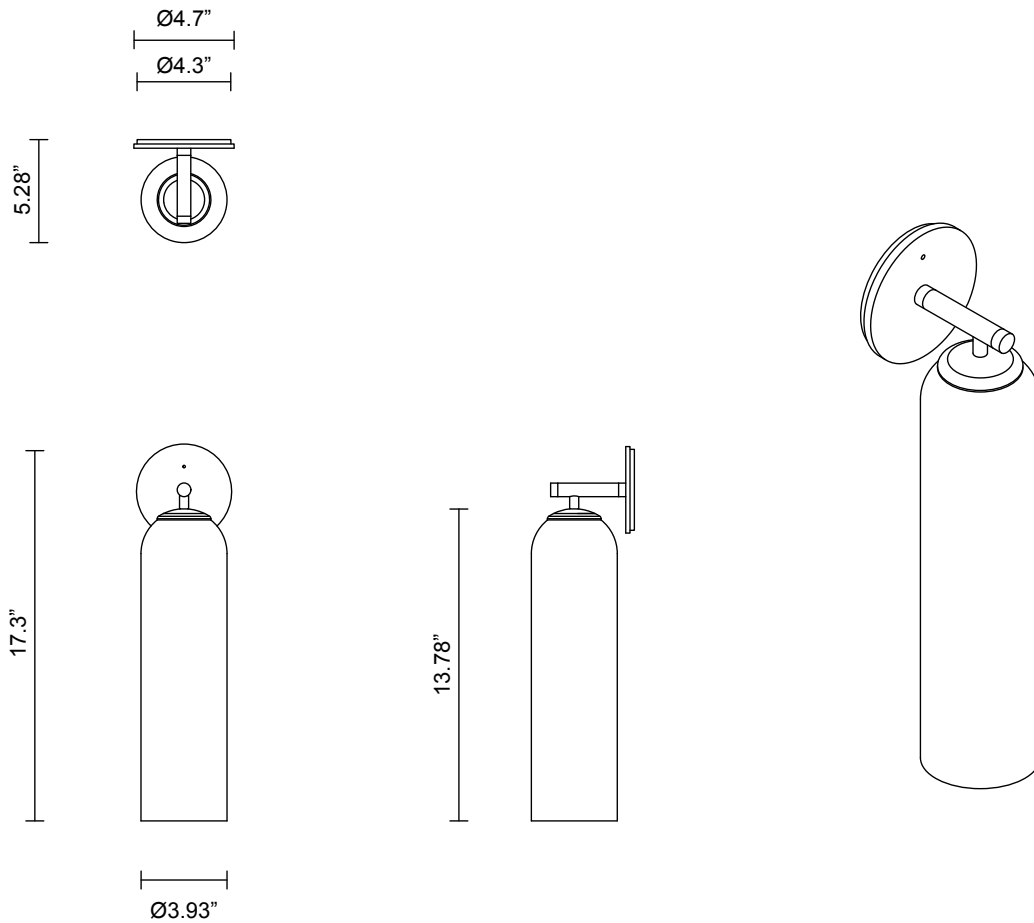

FLOAT COLLECTION
HOVER SHORT WALL SCONCE

FLOAT COLLECTION

HOVER SHORT WALL SCONCE

ARTICOLOSTUDIOS.COM

244V1

ABOUT FLOAT

Float evokes an inherent sense of refinement through its design cues of a bygone era.

LEAD TIME

8 - 10 weeks

LIGHT SOURCE

12V 7W LED MR16 GU5.3
2700K warm white
500 lumens
Dimmable
Lamp included

INSTALLATION

Supplied with external driver and mounting plate to fit 4.0 square Jbox

WEIGHT

8 lb

CERTIFICATION STANDARD