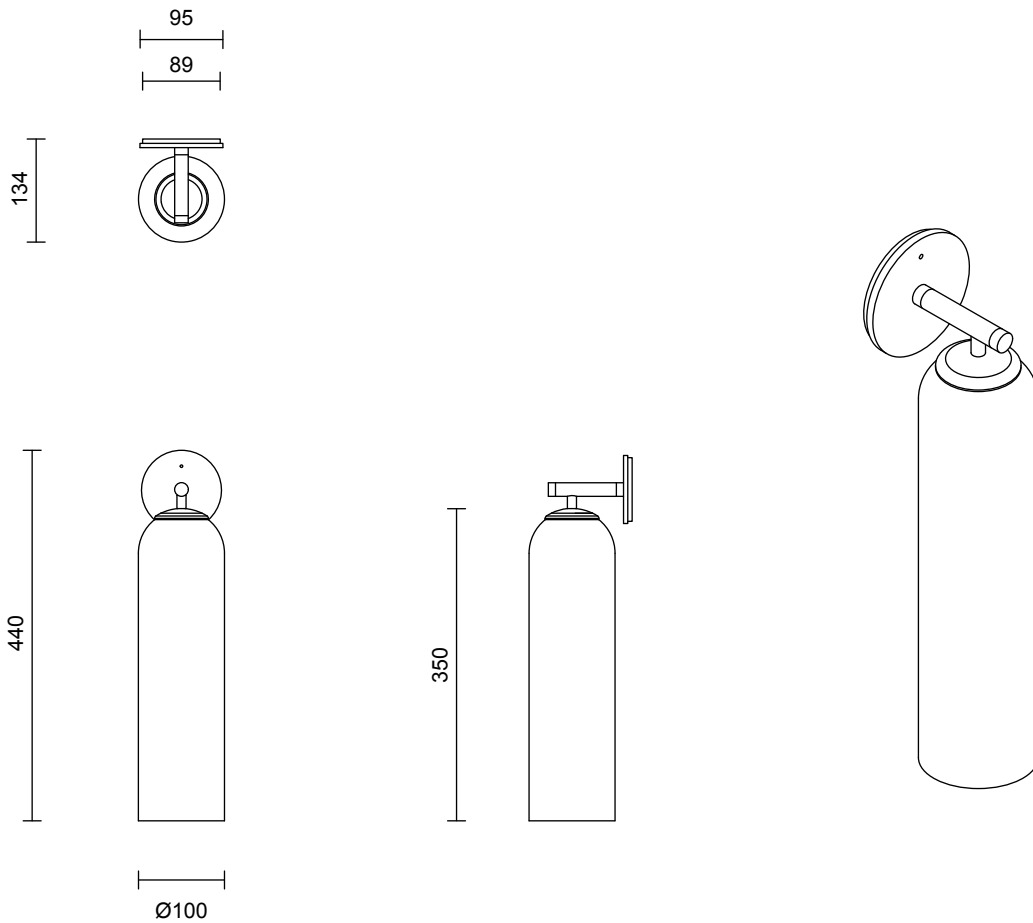

FLOAT COLLECTION

HOVER SHORT WALL SCONCE

ARTICOLOSTUDIOS.COM

24V2

ABOUT FLOAT

Float evokes an inherent sense of refinement through its design cues of a bygone era.

LEAD TIME

6 - 8 weeks

LIGHT SOURCE

12V GU5.3 MR16 7W LED
2700K 60°
500 lumens
Dimmable
Lamp included

WEIGHT

4kg

INSTALLATION

Supplied with an external driver

CERTIFICATION

CE/AU

WARRANTY

3 years

FITTING FINISHES

Brass
Bronze*
Satin Nickel
Black Electroplate

* As Bronze is a hand applied finish the depth of colour will vary

SHADE COLOURS

Snow
Smoke

ARM INLAY

Latte Leather