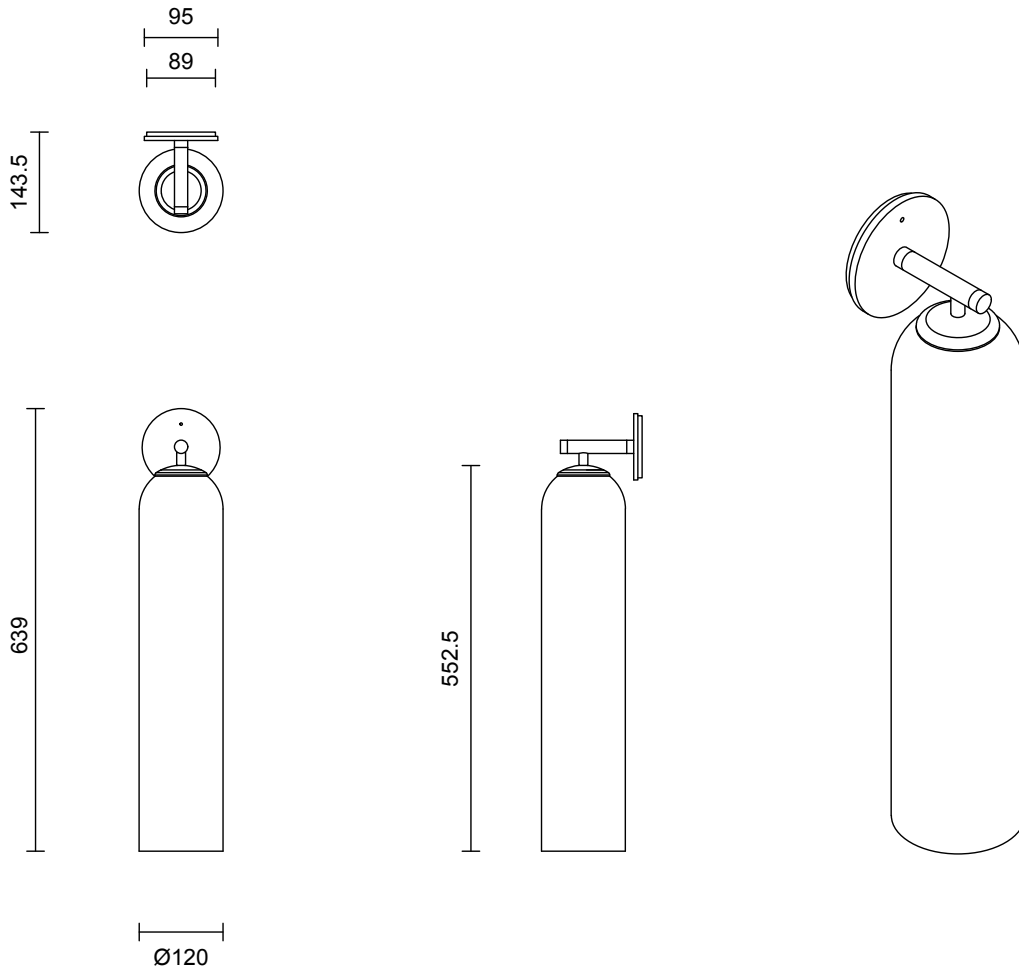

FLOAT COLLECTION
HOVER TALL WALL SCONCE

FLOAT COLLECTION
HOVER TALL WALL SCONCE

ARTICOLOSTUDIOS.COM

24V2

ABOUT FLOAT

Float evokes an inherent sense of refinement through its design cues of a bygone era.

LEAD TIME

6 - 8 weeks

LIGHT SOURCE

12V GU5.3 MR16 7W LED
2700K 60°
500 lumens
Dimmable
Lamp included

WEIGHT

5kg

INSTALLATION

Supplied with an external driver

CERTIFICATION

Float evokes an inherent sense of refinement through its design cues of a bygone era.

LEAD TIME

6 - 8 weeks

LIGHT SOURCE

12V GU5.3 MR16 7W LED
2700K 60°
500 lumens
Dimmable
Lamp included

WEIGHT

4kg

INSTALLATION