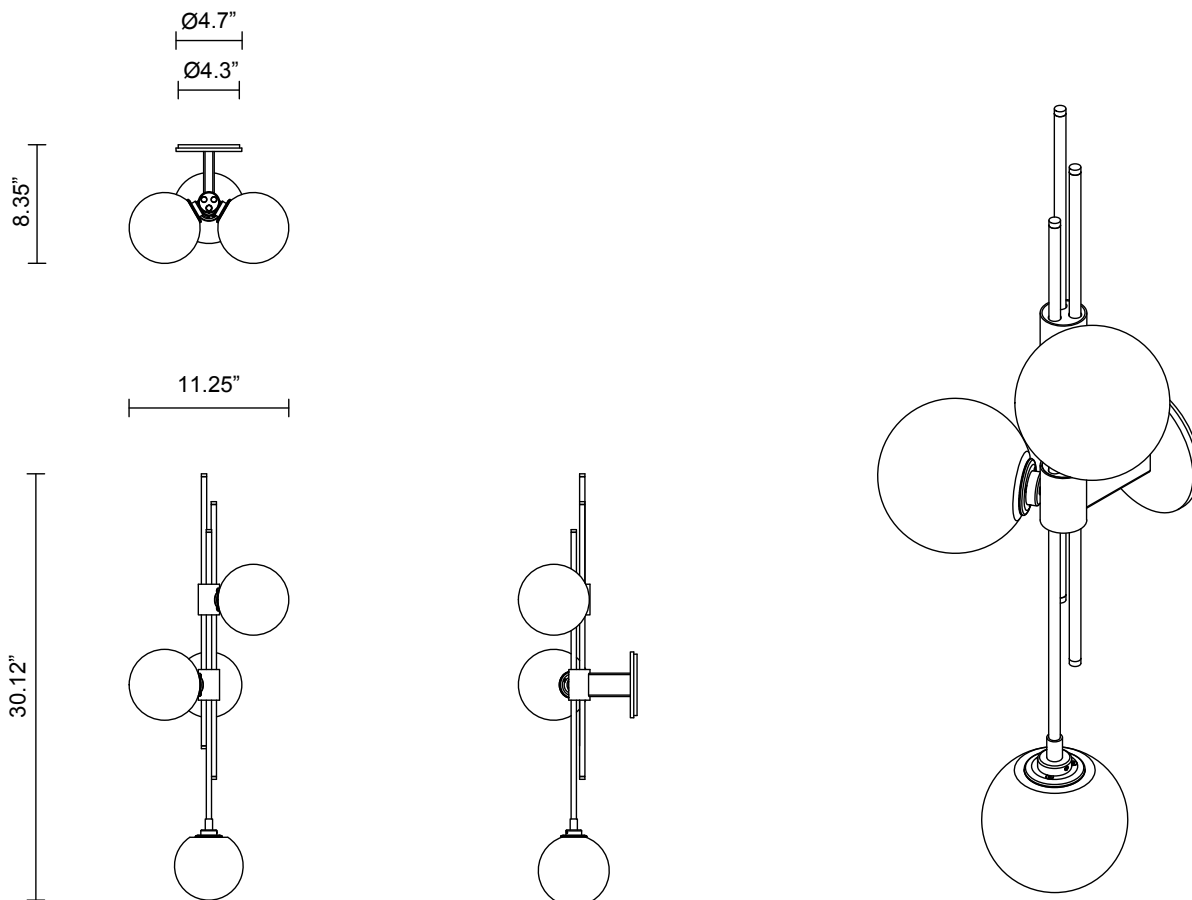

TRILOGY COLLECTION  
WALL SCONCE

TRILOGY COLLECTION  
WALL SCONCE

ARTICOLOSTUDIOS.COM

24V1

**ABOUT TRILOGY**

Trilogy manifests contemporary sophistication of yesteryear, drawing from art deco imaginings with staggered rods, jewel-like cuff detailing and mouth-blown orbs.

**LEAD TIME**

8 - 10 weeks

**LIGHT SOURCE**

3 x 12V G4 2.5W LED bipin  
2700K warm white  
750 total lumen output  
Dimmable  
Lamps included

**INSTALLATION**

Supplied with external driver and mounting plate to fit 4.0 square Jbox

**WEIGHT**

15 lb

**CERTIFICATION STANDARD**

UL

**WARRANTY**

3 years

**FITTING FINISHES**

Brass  
Bronze\*  
Satin Nickel  
Black Electroplate