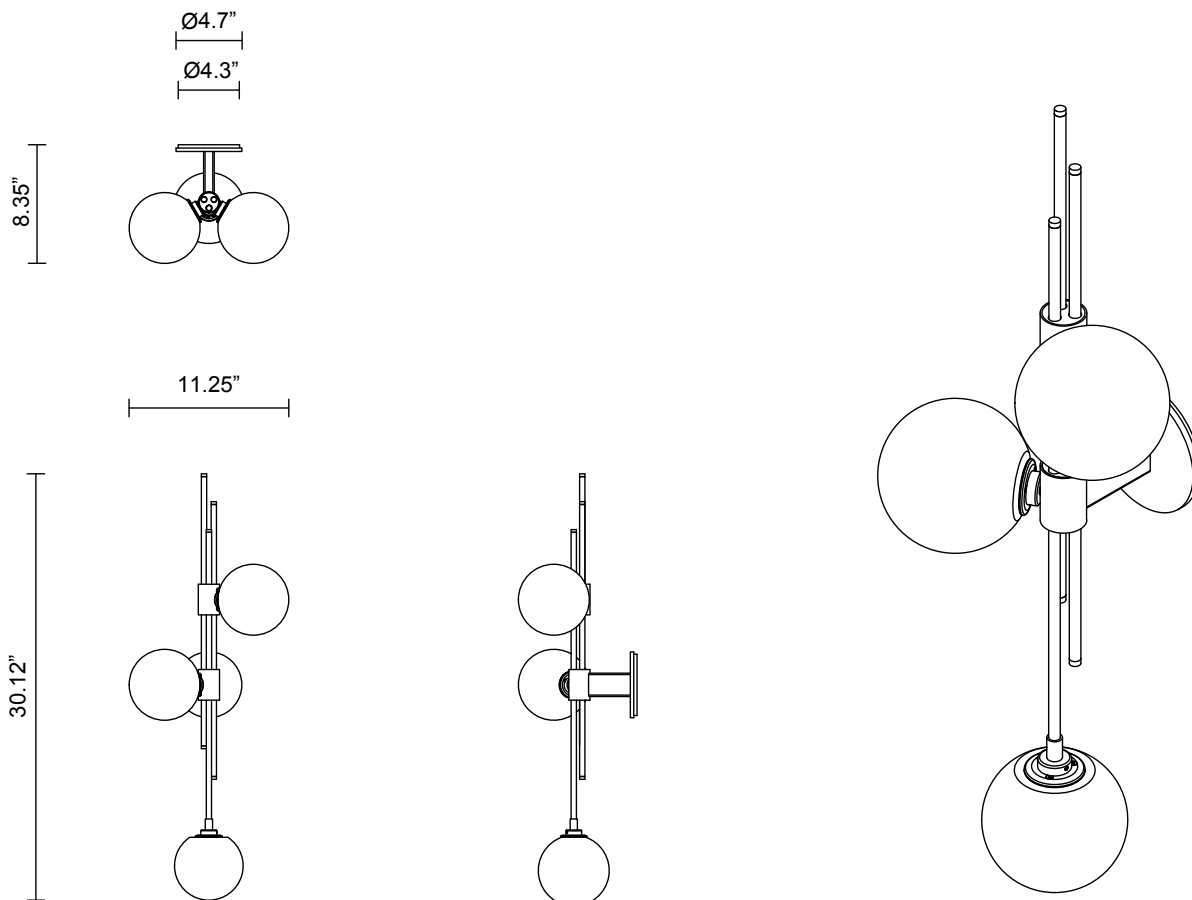

TRILOGY COLLECTION
WALL SCONCE

TRILOGY COLLECTION
WALL SCONCE

ARTICOLOSTUDIOS.COM

23V3

ABOUT TRILOGY

Trilogy manifests contemporary sophistication of yesteryear, drawing from art deco imaginings with staggered rods, jewel-like cuff detailing and mouth-blown orbs.

LEAD TIME

8 - 10 weeks

LIGHT SOURCE

3 x 12V G4 2.5W LED bipin

2700K warm white

750 total lumen output

Dimmable

Lamps included

INSTALLATION

Supplied with external driver and mounting plate to fit 4.0 square Jbox

WEIGHT

15 lb

CERTIFICATION STANDARD

UL

WARRANTY

3 years

FITTING FINISHES

Brass

Mid Bronze

Satin Nickel

Black Electroplate

SHADE COLOURS

Snow

Scandi