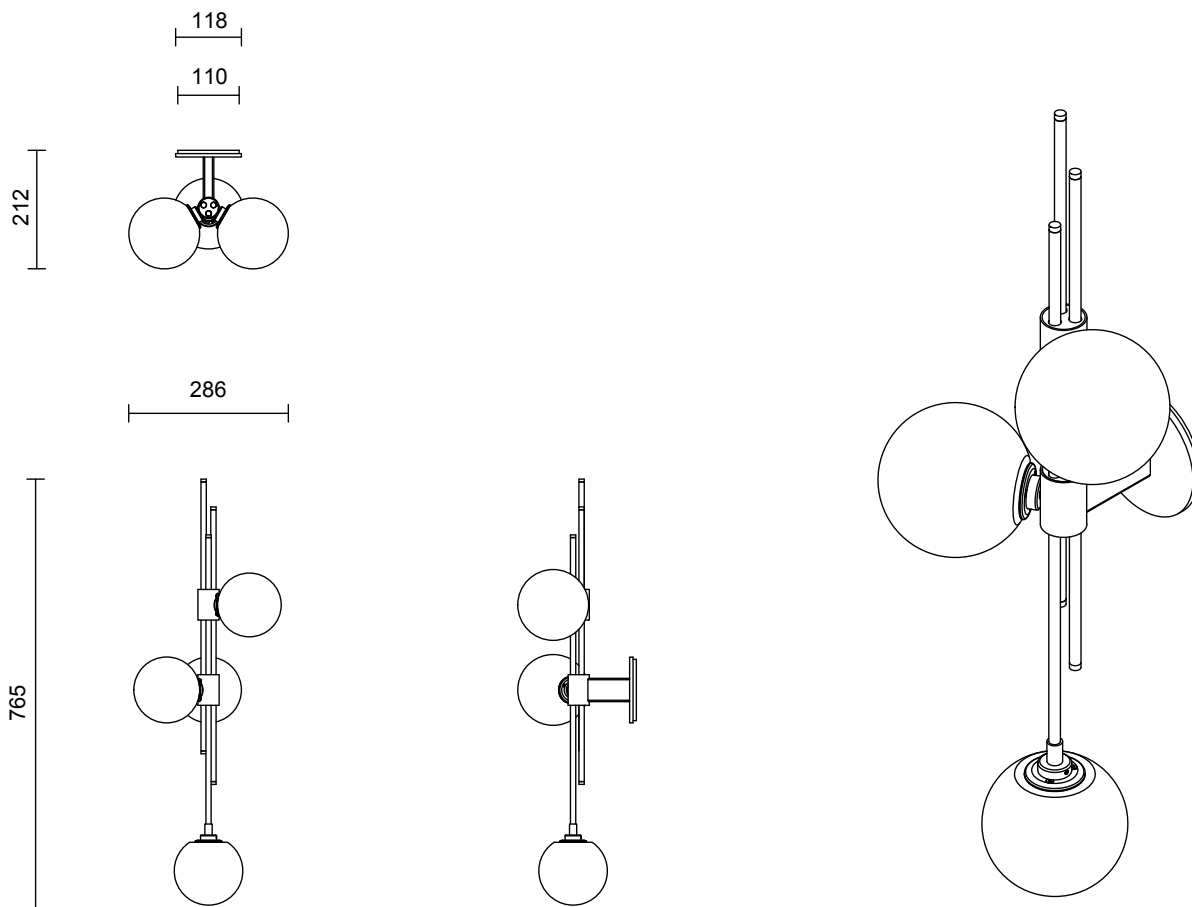

TRILOGY COLLECTION  
WALL SCONCE

TRILOGY COLLECTION  
WALL SCONCE

ARTICOLOSTUDIOS.COM

25V1

ABOUT TRILOGY

Trilogy manifests contemporary sophistication of yesteryear, drawing from art deco imaginings with staggered rods, jewel-like cuff detailing and mouth-blown orbs.

LEAD TIME

6 - 8 weeks

LIGHT SOURCE

3 x 12V G4 2.5W LED bi-pin

2700K warm white

750 total lumen output

Dimmable

Lamps included

FITTING FINISHES

Brass

Bronze\*

Satin Nickel

Black Electroplate

\* As Bronze is a hand applied finish the depth of colour will vary

SHADE COLOURS

Snow