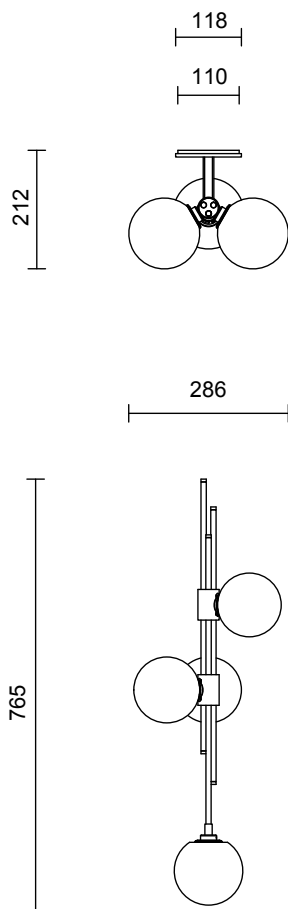

TRILOGY COLLECTION
WALL SCONCE

WALL SCONCE

24V2

ABOUT TRILOGY

Trilogy manifests contemporary sophistication of yesteryear, drawing from art deco imaginings with staggered rods, jewel-like cuff detailing and mouth-blown orbs.

LEAD TIME

6 - 8 weeks

LIGHT SOURCE

3 x 12V G4 2.5W LED bi-pin
2700K warm white
750 total lumen output
Dimmable

Lamps included

INSTALLATION

Supplied with external driver

WEIGHT

8kg

CERTIFICATION

CE/AU

WARRANTY

3 years

FITTING FINISHES

Brass
Bronze*
Satin Nickel
Black Electroplate

* As Bronze is a hand applied finish the depth of colour will vary