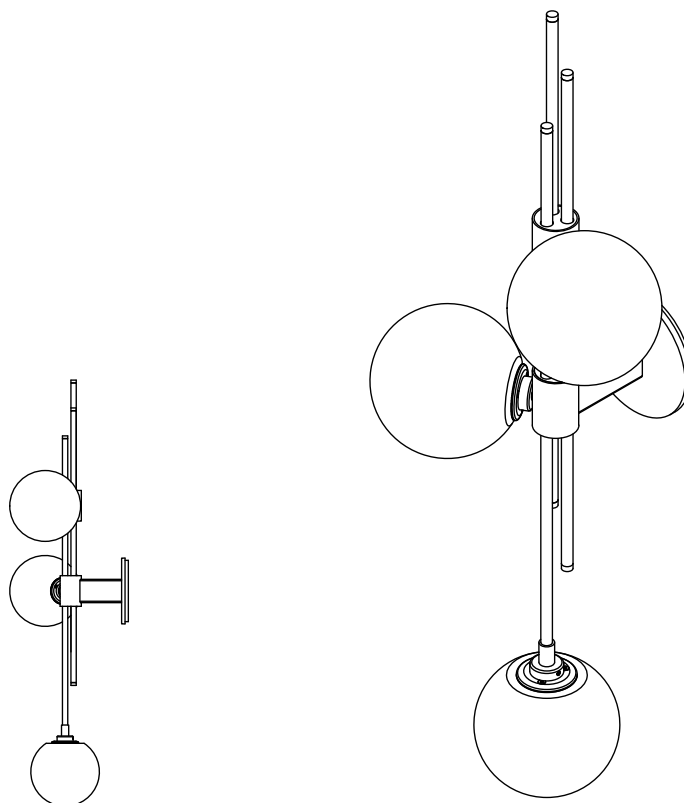

TRILOGY COLLECTION
WALL SCONCE

WALL SCONCE

24V2

ABOUT TRILOGY

Trilogy manifests contemporary sophistication of yesteryear, drawing from art deco imaginings with staggered rods, jewel-like cuff detailing and mouth-blown orbs.

LEAD TIME

6 - 8 weeks

LIGHT SOURCE

3 x 12V G4 2.5W LED bi-pin
2700K warm white
750 total lumen output
Dimmable

Lamps included

INSTALLATION

Supplied with external driver

WEIGHT

8kg

CERTIFICATION

CE/AU

WARRANTY

3 years

FITTING FINISHES

Brass
Bronze*
Satin Nickel
Black Electroplate

* As Bronze is a hand applied finish the depth of colour will vary