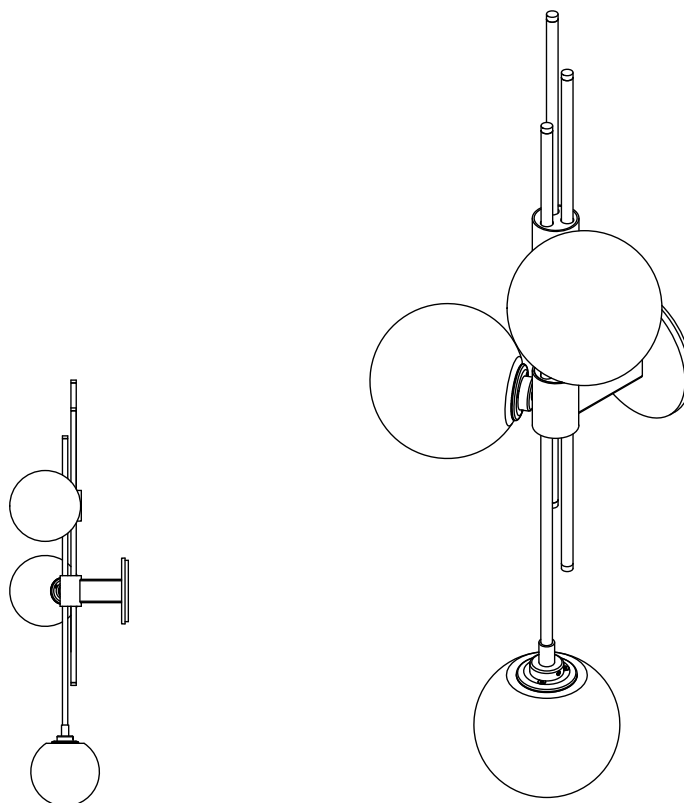

TRILOGY COLLECTION
WALL SCONCE

TRILOGY COLLECTION
WALL SCONCE

ARTICOLOSTUDIOS.COM

23V2

ABOUT TRILOGY

Trilogy manifests contemporary sophistication of yesteryear, drawing from art deco imaginings with staggered rods, jewel-like cuff detailing and mouth-blown orbs.

LEAD TIME

6 - 8 weeks

LIGHT SOURCE

6 x 12V G4 2W LED bipin
2700K warm white
600 total lumen output
Dimmable
Lamps included

INSTALLATION

Supplied with external driver

WEIGHT

8kg

CERTIFICATION

CE/AU

WARRANTY

3 years

FITTING FINISHES

Brass
Mid Bronze
Satin Nickel
Black Electroplate

SHADE COLOURS

Snow
Scandi
Tea
Frosted Tea
Fizi