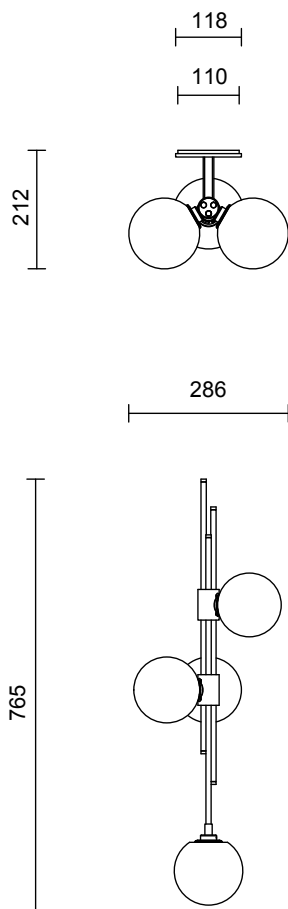

TRILOGY COLLECTION
WALL SCONCE

TRILOGY COLLECTION
WALL SCONCE

ARTICOLOSTUDIOS.COM

23V2

ABOUT TRILOGY

Trilogy manifests contemporary sophistication of yesteryear, drawing from art deco imaginings with staggered rods, jewel-like cuff detailing and mouth-blown orbs.

LEAD TIME

6 - 8 weeks

LIGHT SOURCE

6 x 12V G4 2W LED bipin
2700K warm white
600 total lumen output
Dimmable
Lamps included

INSTALLATION

Supplied with external driver

WEIGHT

8kg