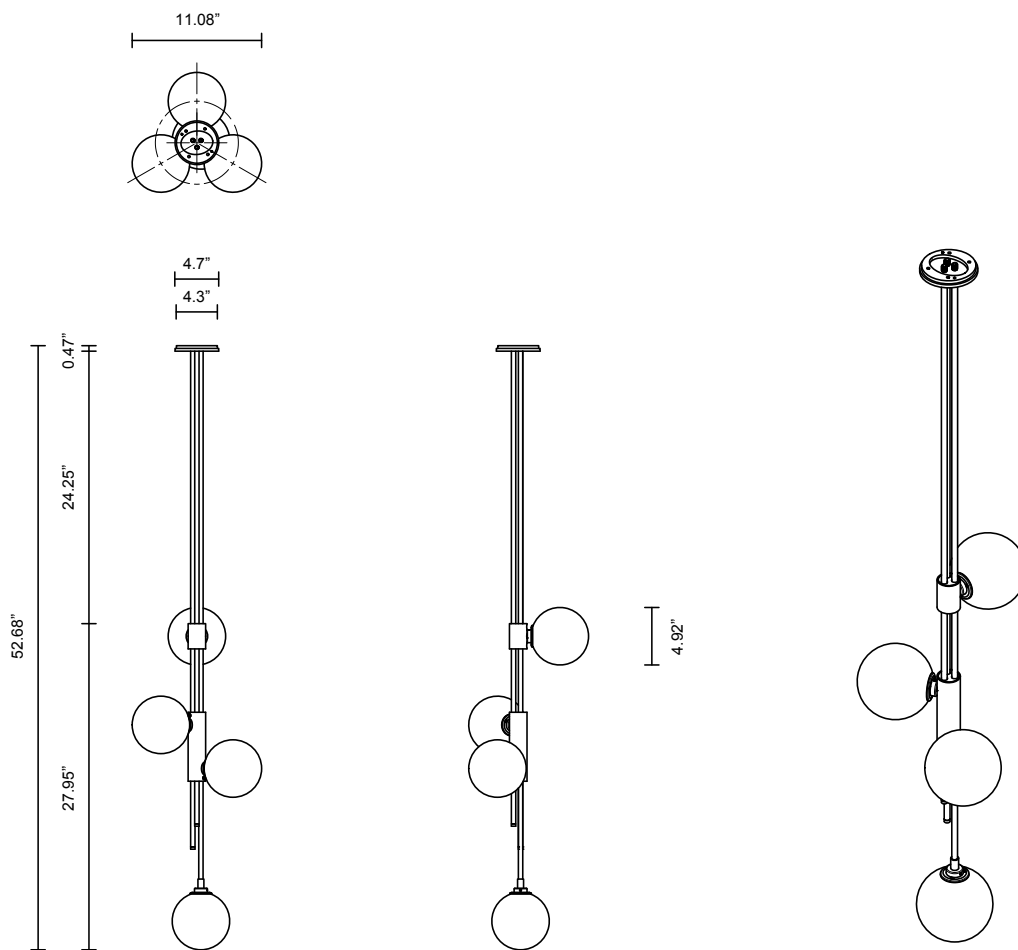

TRILOGY COLLECTION

PENDANT

ARTICOLOSTUDIOS.COM

24V1

ABOUT TRILOGY

Trilogy manifests contemporary sophistication of yesteryear, drawing from art deco imaginings with staggered rods, jewel-like cuff detailing and mouth-blown orbs.

LEAD TIME

8 - 10 weeks

LIGHT SOURCE

4 x 12V G4 2.5W LED bipin
2700K warm white
1000 total lumen output
Dimmable
Lamps included

INSTALLATION

Supplied with external driver and mounting plate to fit 4.0 square Jbox

ROD LENGTH

Available rod lengths above the ball configuration: 24.24" (616mm), 31.12" (816mm) and 40" (1016mm).

WEIGHT

18.5 lb

CERTIFICATION STANDARD

UL

WARRANTY

3 years

FITTING FINISHES

Brass
Bronze*
Satin Nickel
Black Electroplate

*As Bronze is a hand applied finish, the depth of colour will vary

SHADE COLOURS

Snow
Scandi
Tea
Frosted Tea
Fizi