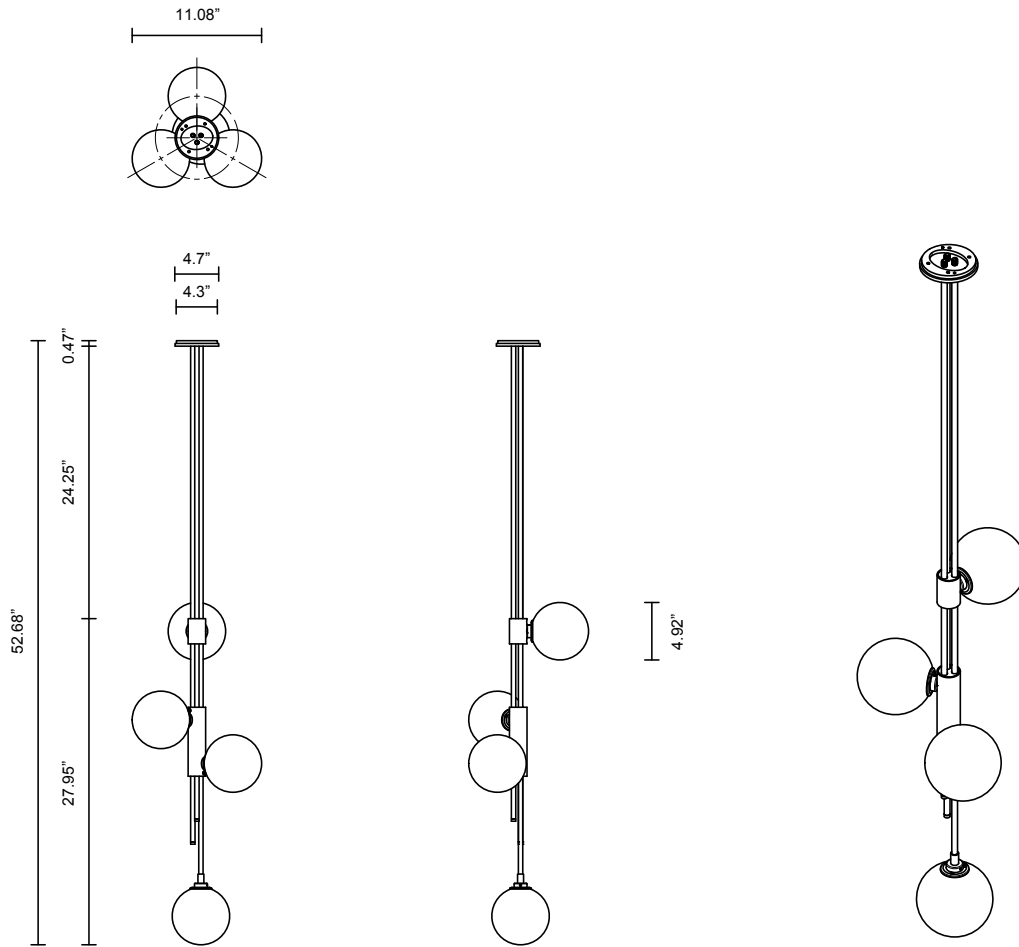

TRILOGY COLLECTION

PENDANT

ARTICOLOSTUDIOS.COM

24V1

ABOUT TRILOGY

Trilogy manifests contemporary sophistication of yesteryear, drawing from art deco imaginings with staggered rods, jewel-like cuff detailing and mouth-blown orbs.

LEAD TIME

8 - 10 weeks

LIGHT SOURCE

4 x 12V G4 2.5W LED bipin
2700K warm white
1000 total lumen output
Dimmable
Lamps included

INSTALLATION

Supplied with external driver and mounting plate to fit 4.0 square Jbox

ROD LENGTH

Available rod lengths above the ball configuration: 24.24" (616mm), 31.12" (816mm) and 40" (1016mm).

WEIGHT

18.5 lb

CERTIFICATION STANDARD

UL

WARRANTY

3 years

FITTING FINISHES

Brass
Bronze*
Satin Nickel
Black Electroplate

* As Bronze is a hand applied finish the depth of colour will vary

SHADE COLOURS

Snow
Scandi
Tea
Frosted Tea
Fizi