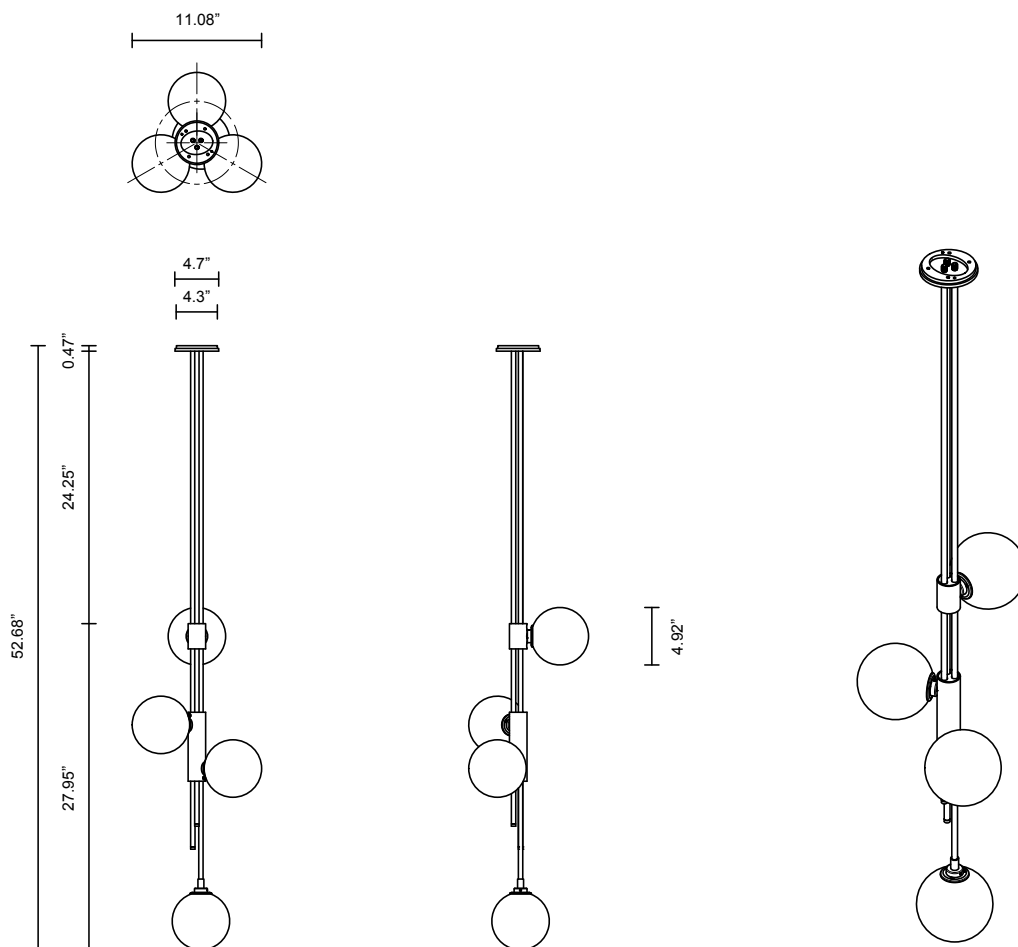

TRILOGY COLLECTION

PENDANT

ARTICOLOSTUDIOS.COM

23V5

ABOUT TRILOGY

Trilogy manifests contemporary sophistication of yesteryear, drawing from art deco imaginings with staggered rods, jewel-like cuff detailing and mouth-blown orbs.

LEAD TIME

8 - 10 weeks

LIGHT SOURCE

4 x 12V G4 2.5W LED bipin
2700K warm white
1000 total lumen output
Dimmable
Lamps included

INSTALLATION

Supplied with external driver and mounting plate to fit 4.0 square Jbox

ROD LENGTH

Available rod lengths above the ball configuration: 24.24" (616mm), 31.12"(816mm) and 40" (1016mm).

WEIGHT

18.5 lb

CERTIFICATION STANDARD

UL

WARRANTY

3 years

FITTING FINISHES

Brass
Mid Bronze
Satin Nickel
Black Electroplate

SHADE COLOURS

Snow
Scandi
Tea
Frosted Tea
Fizi