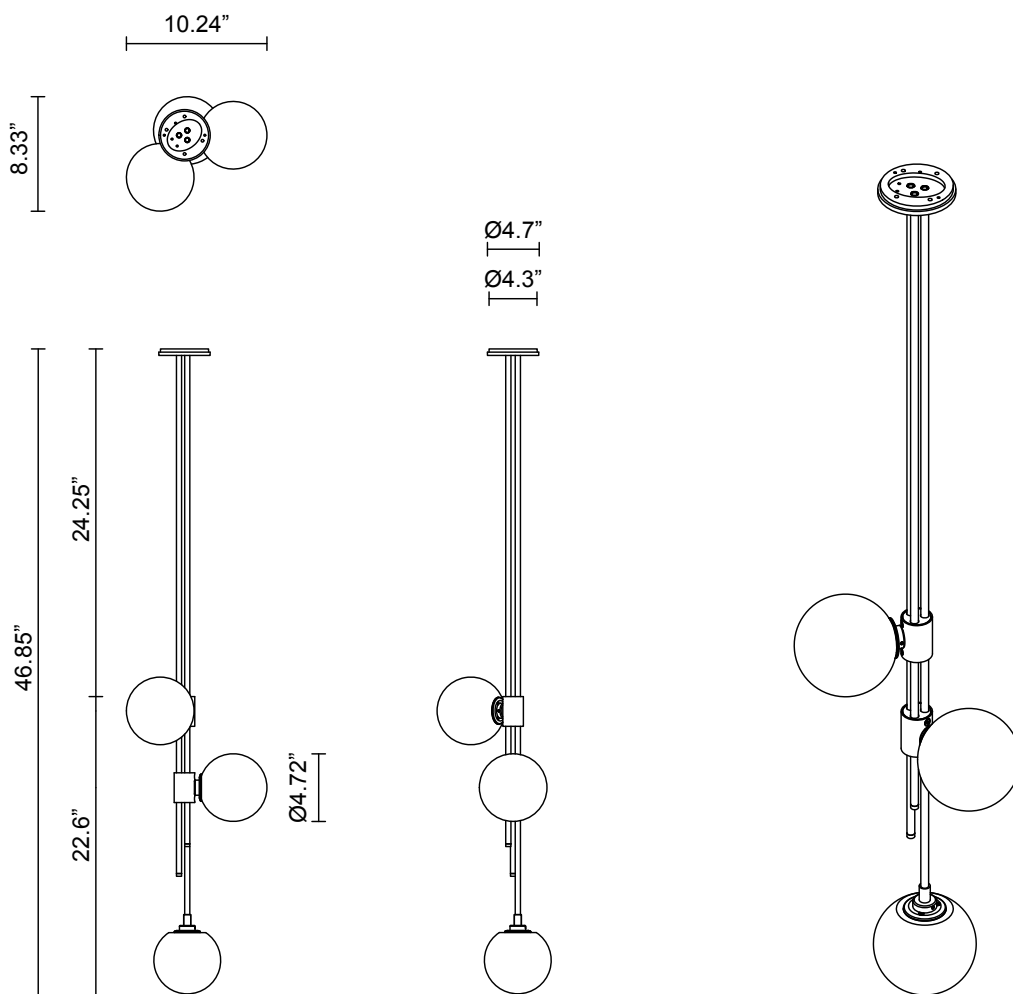

TRILOGY COLLECTION
PENDANT

ARTICOLOSTUDIOS.COM

23V4

ABOUT TRILOGY

Trilogy manifests contemporary sophistication of yesteryear, drawing from art deco imaginings with staggered rods, jewel-like cuff detailing and mouth-blown orbs.

LEAD TIME

8 - 10 weeks

LIGHT SOURCE

3 x 12V G4 2.5W LED bipin
2700K warm white
750 total lumen output
Dimmable
Lamps included

INSTALLATION

Supplied with external driver and mounting plate to fit 4.0 square Jbox

ROD LENGTH

Available rod lengths above the ball configuration: 24.24" (616mm), 31.12"(816mm) and 40" (1016mm).

WEIGHT

18.5 lb

CERTIFICATION STANDARD

UL

WARRANTY

3 years

FITTING FINISHES

Brass
Mid Bronze
Satin Nickel
Black Electroplate

SHADE COLOURS

Snow
Scandi
Tea
Frosted Tea
Fizi