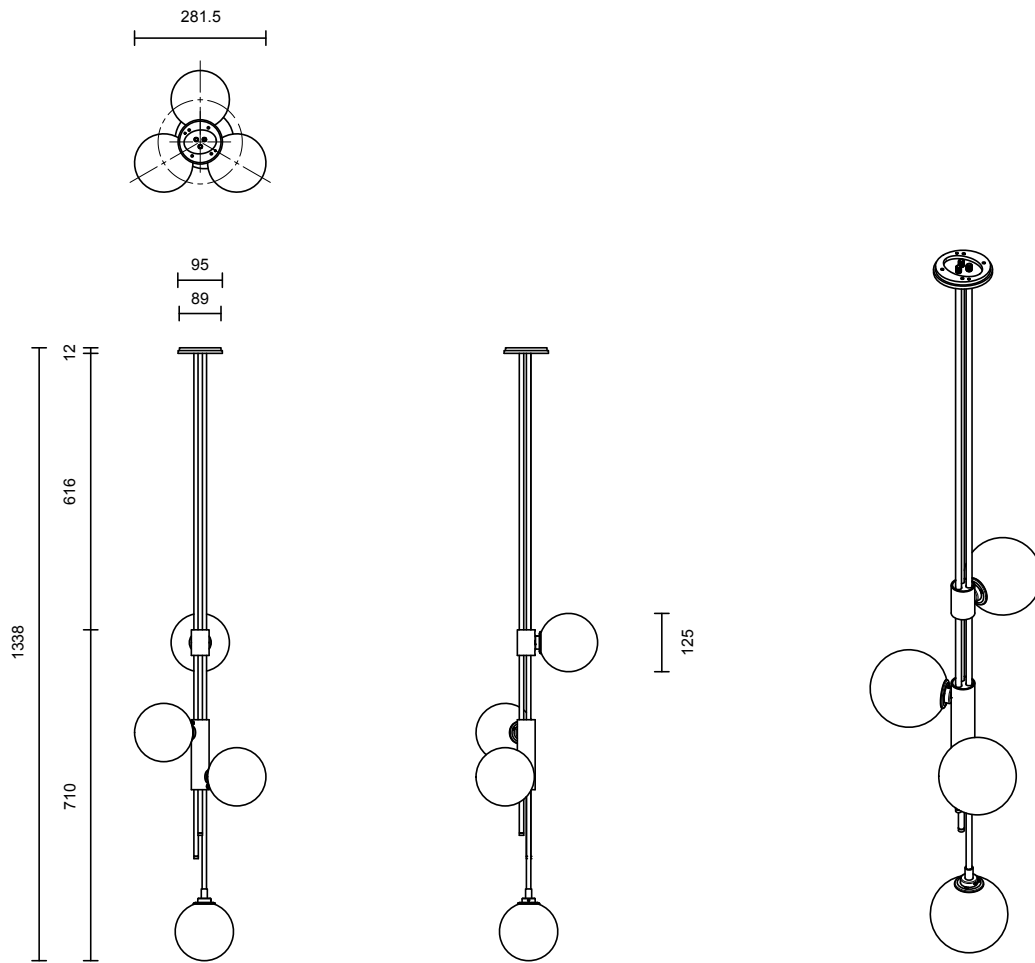

TRILOGY COLLECTION

PENDANT

ARTICOLOSTUDIOS.COM

23V5

ABOUT TRILOGY

Trilogy manifests contemporary sophistication of yesteryear, drawing from art deco imaginings with staggered rods, jewel-like cuff detailing and mouth-blown orbs.

LEAD TIME

6 - 8 weeks

LIGHT SOURCE

4 x 12V G4 2W LED bipin
2700K warm white
1000 total lumen output
Dimmable
Lamps included

INSTALLATION

Supplied with external driver

ROD LENGTH

Available rod lengths above the ball configuration: 616mm, 816mm and 1016mm.

WEIGHT

10kg

CERTIFICATION

CE/AU

WARRANTY

3 years

FITTING FINISHES

Brass
Mid Bronze
Satin Nickel
Black Electroplate

SHADE COLOURS

Snow
Scandi
Tea
Frosted Tea
Fizi