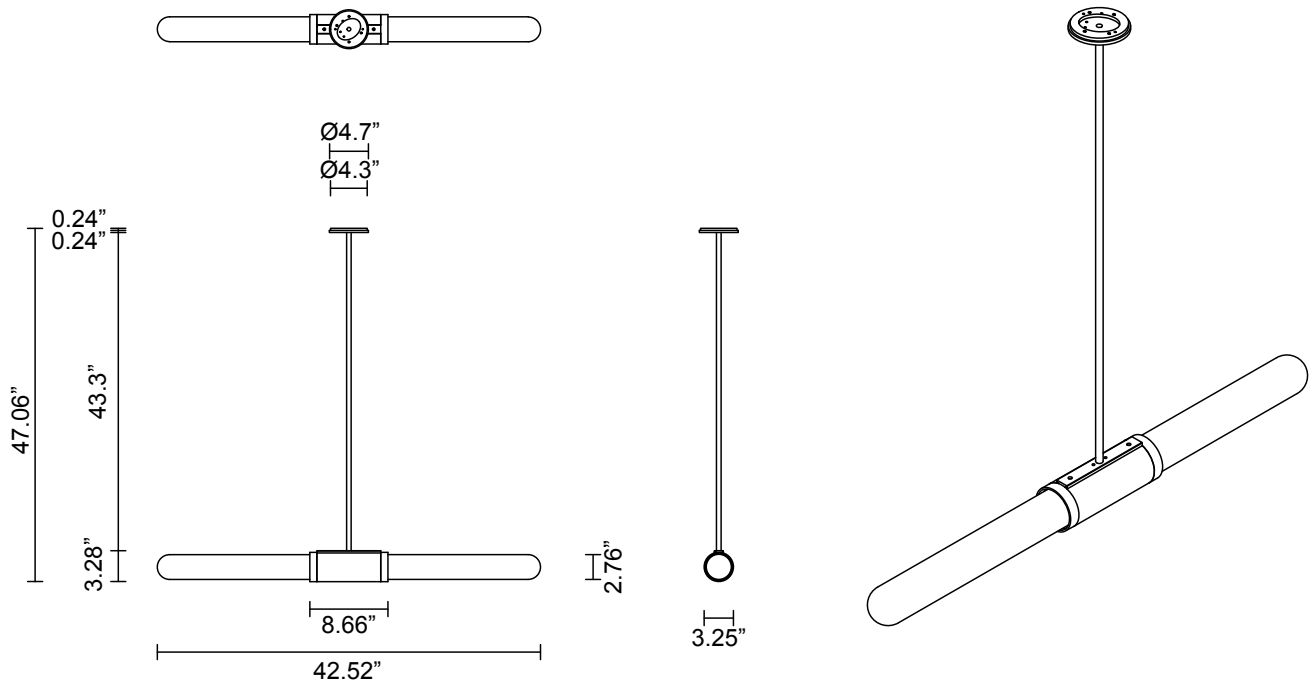

SCANDAL COLLECTION
SHORT PENDANT

SCANDAL COLLECTION

ARTICOLOSTUDIOS.COM

SHORT PENDANT

24V2

ABOUT SCANDAL

Scandal casts a slim and finely considered silhouette. Notable for its barrel-like cuff and inlay, Scandal's elongated proportions are the unification of luxurious crafts.

LEAD TIME

8 - 10 weeks

LIGHT SOURCE

2 x 12V 7W LED MR16 GU5.3

2700K warm white

1000 total lumen output

Dimmable

Lamps included

INSTALLATION

Supplied with external driver and mounting plate to fit 4.0 square Jbox

ROD LENGTH

Rod lengths range between 15.75"

(400mm) - 63" (1600mm), in

increments of 3.94" (100mm)

WEIGHT

13.3 lb