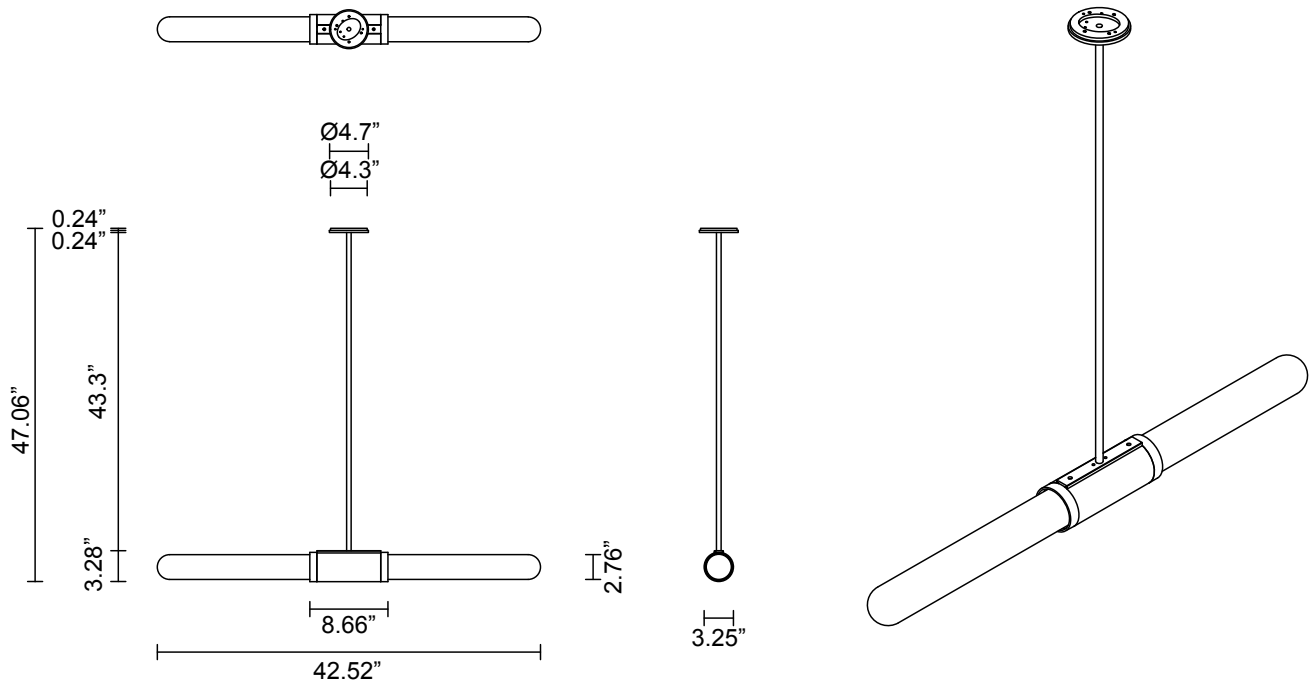

SCANDAL COLLECTION  
SHORT PENDANT

SHORT PENDANT

24V1

**ABOUT SCANDAL**

Scandal casts a slim and finely considered silhouette. Notable for its barrel-like cuff and inlay, Scandal's elongated proportions are the unification of luxurious crafts.

**LEAD TIME**

8 - 10 weeks

**LIGHT SOURCE**

2 x 12V 7W LED MR16 GU5.3  
2700K warm white  
1000 total lumen output  
Dimmable  
Lamps included

**INSTALLATION**

Supplied with external driver and mounting plate to fit 4.0 square Jbox

**ROD LENGTH**

Rod lengths range between 15.75" (400mm) - 63" (1600mm), in increments of 3.94" (100mm)

**WEIGHT**

13.3 lb

**CERTIFICATION STANDARD**

UL

**WARRANTY**

3 years