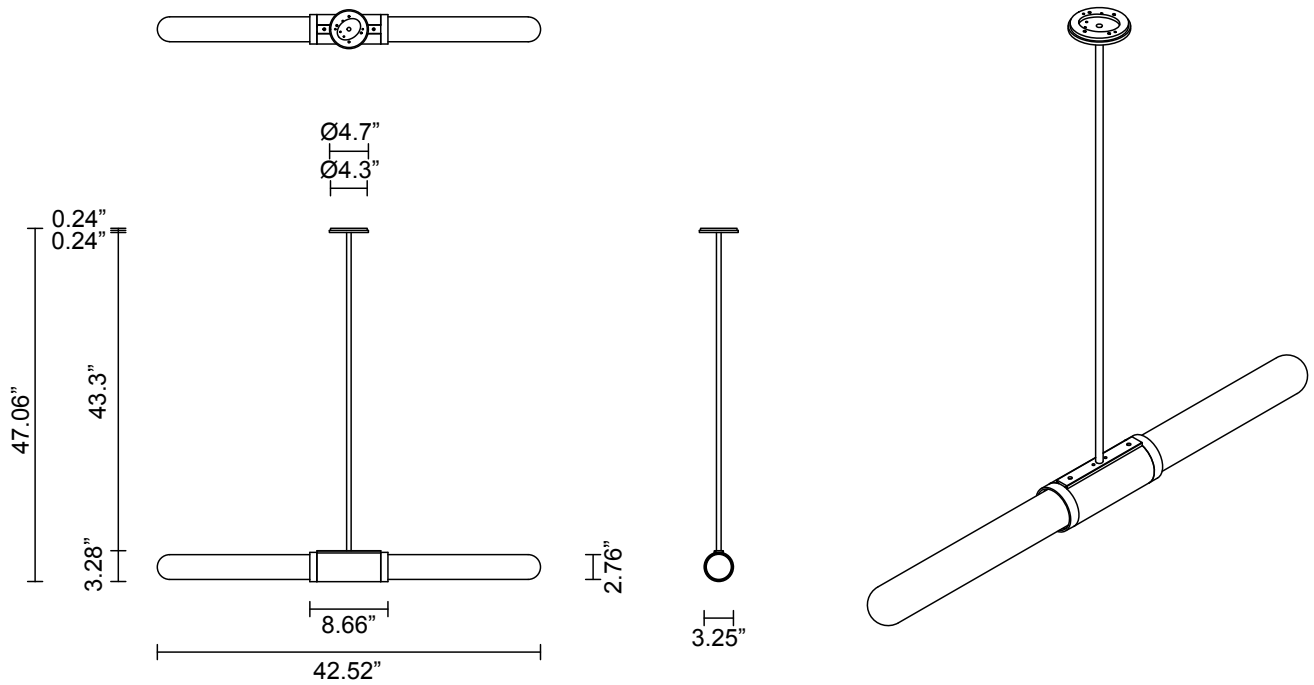

SCANDAL COLLECTION
SHORT PENDANT

SHORT PENDANT

23V2

ABOUT SCANDAL

Scandal casts a slim and finely considered silhouette. Notable for its barrel-like cuff and inlay, Scandal's elongated proportions are the unification of luxurious crafts.

LEAD TIME

8 - 10 weeks

LIGHT SOURCE

2 x 12V 7W LED MR16 GU5.3
2700K warm white
1000 total lumen output
Dimmable
Lamps included

INSTALLATION

Supplied with external driver and mounting plate to fit 4.0 square Jbox

ROD LENGTH

Rod lengths range between 15.75" (400mm) - 63" (1600mm), in increments of 3.94" (100mm)

WEIGHT

13.3 lb

CERTIFICATION STANDARD

UL

WARRANTY

3 years