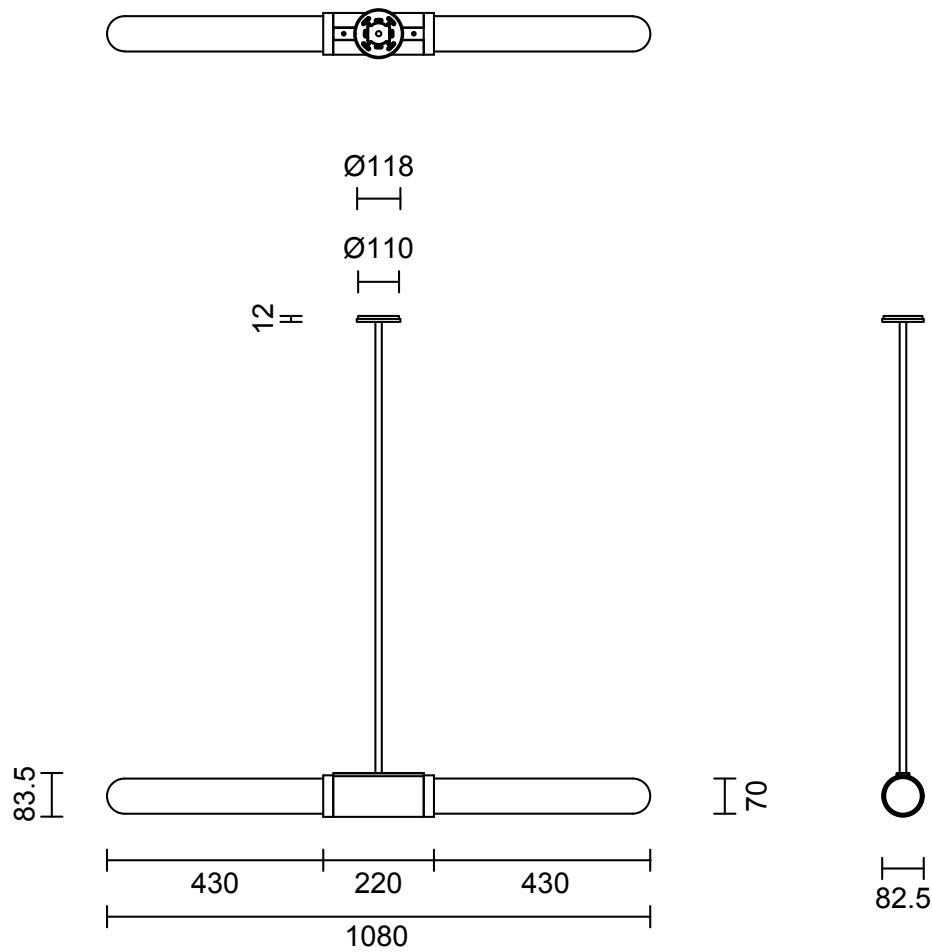

SCANDAL COLLECTION
SHORT PENDANT

SCANDAL COLLECTION

ARTICOLOSTUDIOS.COM

SHORT PENDANT

25V1

ABOUT SCANDAL

Scandal casts a slim and finely considered silhouette. Notable for its barrel-like cuff and inlay, Scandal's elongated proportions are the unification of luxurious crafts.

LEAD TIME

6 - 8 weeks

LIGHT SOURCE

2 x 12V 7W LED MR16 GU5.3
2700K warm white
1000 total lumen output
Dimmable
Lamps included

INSTALLATION

Supplied with external driver

ROD LENGTH

Rod lengths range between
400mm - 1600mm, in increments
of 100mm.

WEIGHT

6kg

CERTIFICATION

CE/AU

WARRANTY

3 years

FITTING FINISHES

Brass
Bronze*
Satin Nickel
Black Electroplate