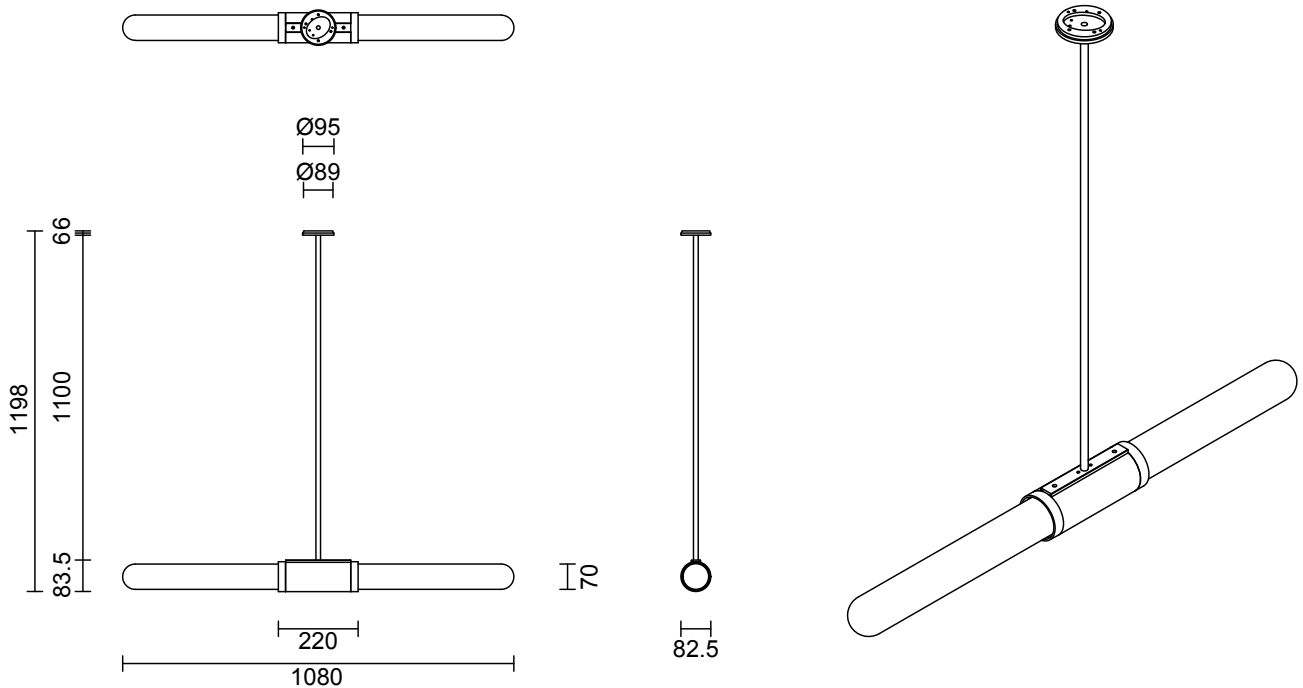

SCANDAL COLLECTION
SHORT PENDANT

SCANDAL COLLECTION

ARTICOLOSTUDIOS.COM

SHORT PENDANT

24V2

ABOUT SCANDAL

Scandal casts a slim and finely considered silhouette. Notable for its barrel-like cuff and inlay, Scandal's elongated proportions are the unification of luxurious crafts.

LEAD TIME

6 - 8 weeks

LIGHT SOURCE

2 x 12V 7W LED MR16 GU5.3

2700K warm white

1000 total lumen output

Dimmable

Lamps included

INSTALLATION

Supplied with external driver

ROD LENGTH

Rod lengths range between 400mm - 1600mm, in increments of 100mm.

WEIGHT

6kg

CERTIFICATION

CE/AU