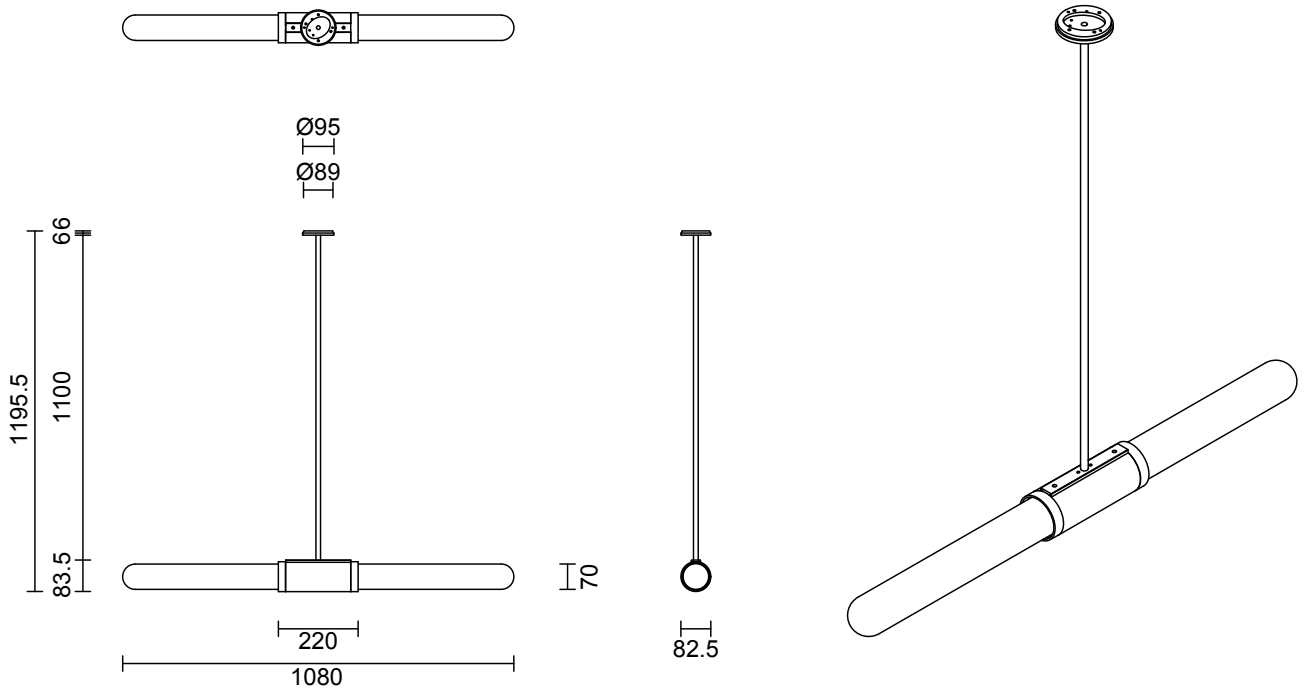

SCANDAL COLLECTION  
SHORT PENDANT

SHORT PENDANT

24V1

**ABOUT SCANDAL**

Scandal casts a slim and finely considered silhouette. Notable for its barrel-like cuff and inlay, Scandal's elongated proportions are the unification of luxurious crafts.

**LEAD TIME**

6 - 8 weeks

**LIGHT SOURCE**

2 x 12V 7W LED MR16 GU5.3  
2700K warm white  
1000 total lumen output  
Dimmable  
Lamps included

**INSTALLATION**

Supplied with external driver

**ROD LENGTH**

Rod lengths range between 400mm - 1600mm, in increments of 100mm.

**WEIGHT**

6kg

**CERTIFICATION**

CE/AU

**WARRANTY**

3 years

**FITTING FINISHES**

Brass  
Bronze\*  
Satin Nickel  
Black Electroplate