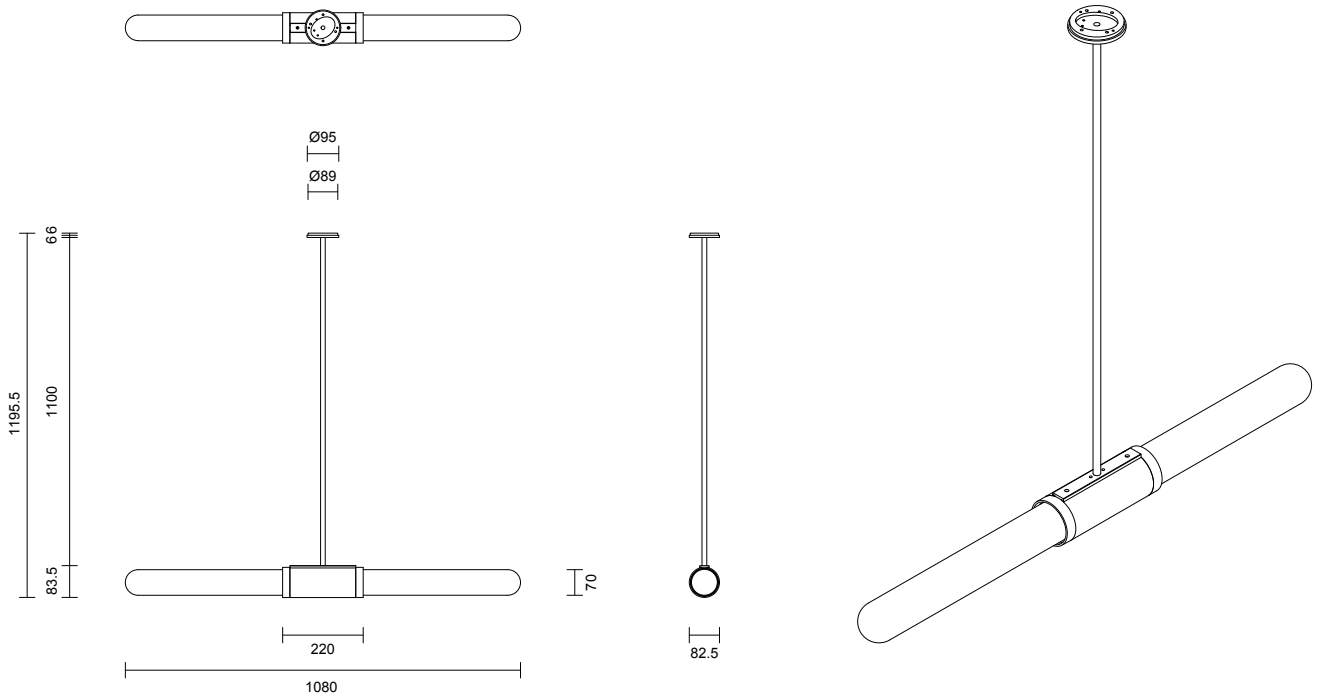

SCANDAL COLLECTION
SHORT PENDANT

SHORT PENDANT

23V1

ABOUT SCANDAL

Scandal casts a slim and finely considered silhouette. Notable for its barrel-like cuff and inlay, Scandal's elongated proportions are the unification of luxurious crafts.

LEAD TIME

6 - 8 weeks

LIGHT SOURCE

2 x 12V 7W LED MR16 GU5.3
2700K warm white
1000 total lumen output
Dimmable
Lamps included

INSTALLATION

Supplied with external driver

ROD LENGTH

Rod lengths range between 400mm - 1600mm, in increments of 100mm.

WEIGHT

6kg

CERTIFICATION

CE/AU

WARRANTY

3 years

FITTING FINISHES

Brass
Mid Bronze
Satin Nickel
Black Electroplate