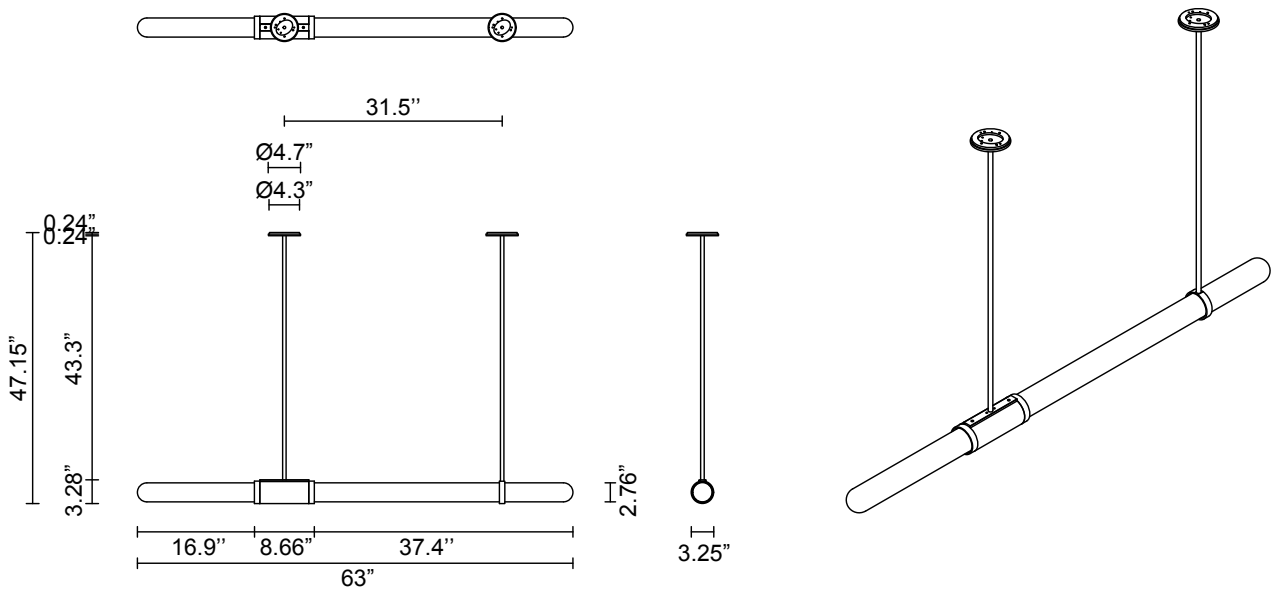

LONG PENDANT

2442

ABOUT SCANDAL

Scandal casts a slim and finely considered silhouette. Notable for its barrel-like cuff and inlay, Scandal's elongated proportions are the unification of luxurious crafts.

*Please note: The illumination from the long side of this fixture is generally considered insufficient for task lighting, say above a workbench. This is a decorative light and should be supplemented with downlights where necessary.

LEAD TIME

8 - 10 weeks

LIGHT SOURCE

2 x 12V 7W LED MR16 GU5.3
2700K warm white
1000 total lumen output
Dimmable
Lamps included

INSTALLATION

Supplied with external driver and mounting plate to fit 4.0 square Jbox

ROD LENGTH

Rod lengths range between 15.75" (400mm) - 63" (1600mm), in increments of 3.94" (100mm)

WEIGHT

15.5 lb

CERTIFICATION STANDARD

UL

WARRANTY

3 years

FITTING FINISHES

Brass
Bronze*
Satin Nickel
Black Electroplate

*As Bronze is a hand applied finish, the depth of colour will vary

INLAY

Brass Mesh
Silver Mesh
Rose Gold Mesh
Latte Leather
Navy Leather
Black Leather

SHADE COLOURS

Snow