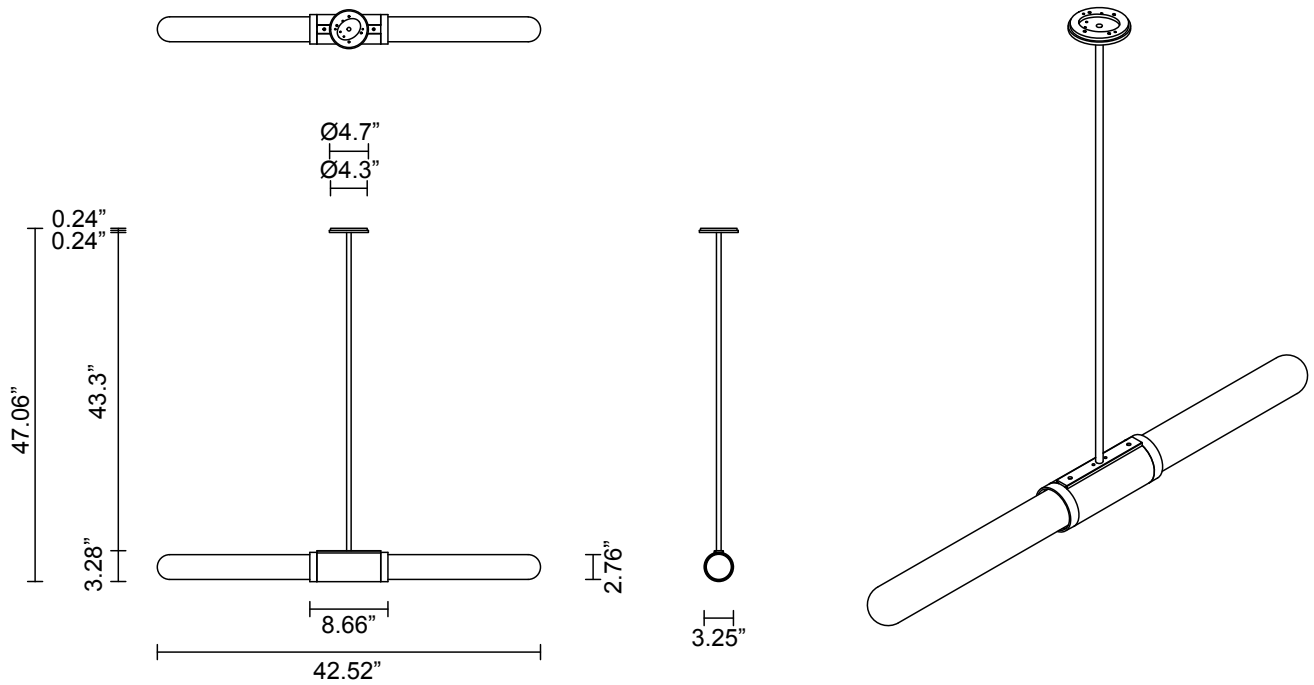

SCANDAL COLLECTION
SHORT PENDANT

SCANDAL COLLECTION

ARTICOLOSTUDIOS.COM

SHORT PENDANT

24V1

ABOUT SCANDAL

Scandal casts a slim and finely considered silhouette. Notable for its barrel-like cuff and inlay, Scandal's elongated proportions are the unification of luxurious crafts.

INSTALLATION

Supplied with external driver and mounting plate to fit 4.0 square Jbox

ROD LENGTH

Rod lengths range between 15.75"

(400mm) - 63" (1600mm), in

increments of 3.94" (100mm)

WEIGHT

13.3 lb

ROD LENGTH

Rod lengths range between 15.75" (400mm) - 63" (1600mm), in increments of 3.94" (100mm)

WEIGHT

15.5 lb

CERTIFICATION STANDARD

UL

WARRANTY

3 years