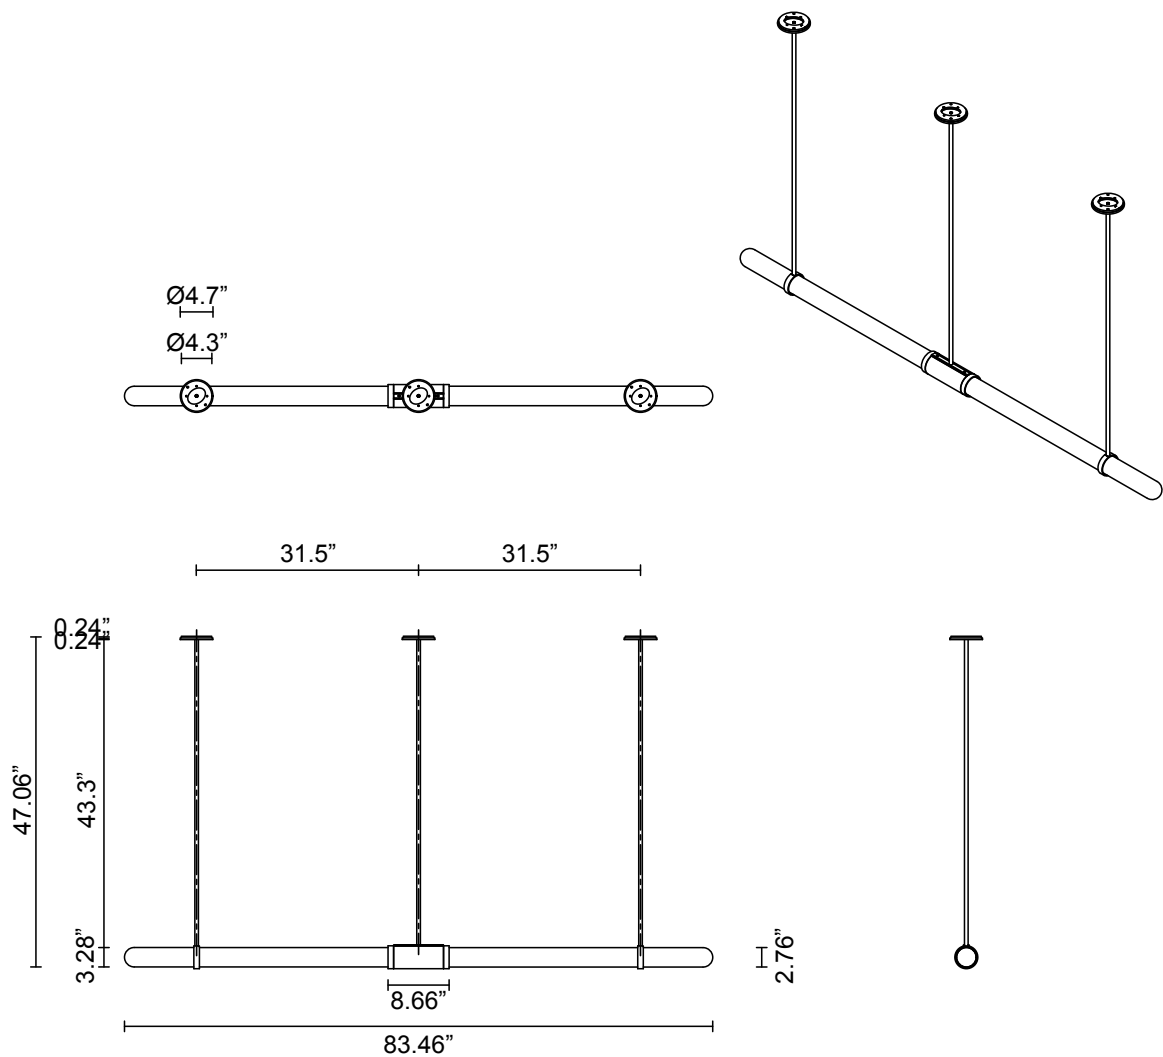

SCANDAL COLLECTION

ARTICOLOSTUDIOS.COM

EXTRA LONG PENDANT

24V1

ABOUT SCANDAL

Scandal casts a slim and finely considered silhouette. Notable for its barrel-like cuff and inlay, Scandal's elongated proportions are the unification of luxurious crafts.

*Please note: The illumination from the long side of this fixture is generally considered insufficient for task lighting, say above a workbench. This is a decorative light and should be supplemented with downlights where necessary.

LEAD TIME

8 - 10 weeks

LIGHT SOURCE

2 x 12V 7W LED MR16 GU5.3

2700K warm white

1000 total lumen output

Dimmable

Lamps included

INSTALLATION

Supplied with external driver and mounting plate to fit 4.0 square Jbox

ROD LENGTH

Rod lengths range between 15.75"

(400mm) - 63" (1600mm), in

increments of 3.94" (100mm)

WEIGHT

17.5 lb

CERTIFICATION STANDARD

UL

WARRANTY

3 years

FITTING FINISHES

Brass

Bronze*

Satin Nickel

Black Electroplate

*As Bronze is a hand applied finish, the depth of colour will vary

INLAY

Brass Mesh

Silver Mesh

Rose Gold Mesh

Latte Leather

Navy Leather

Black Leather

SHADE COLOURS

Snow