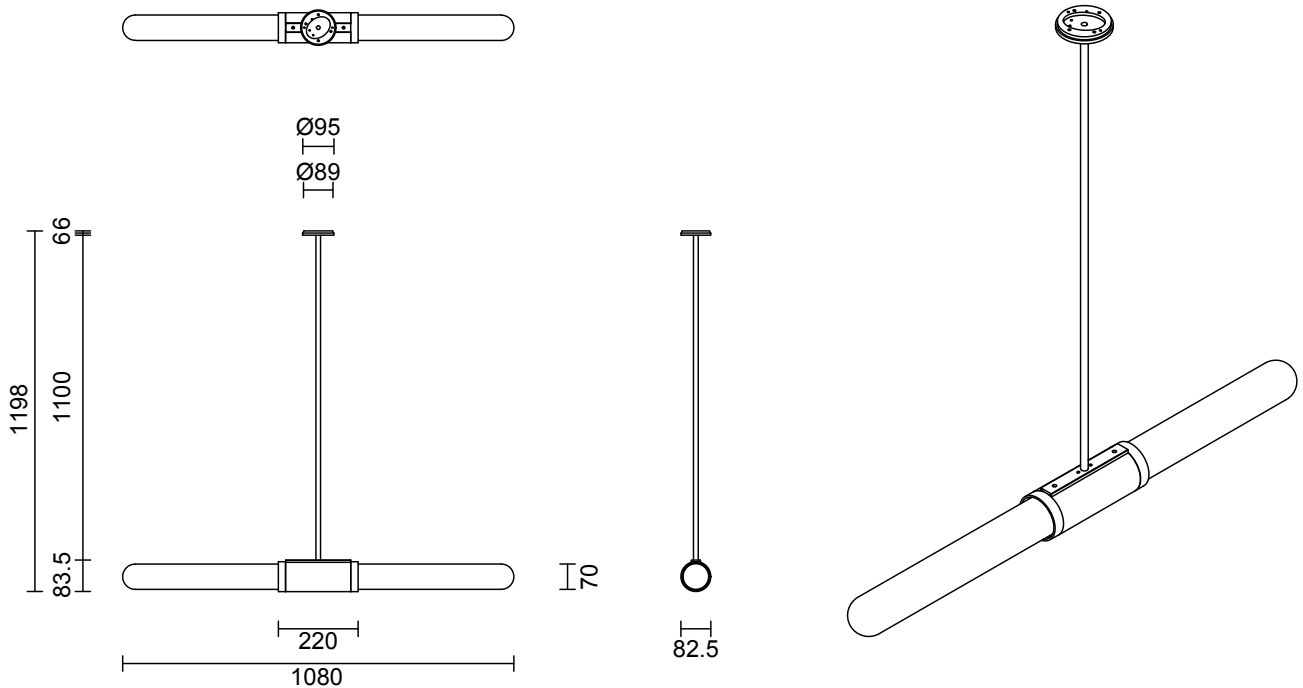

SCANDAL COLLECTION

ARTICOLOSTUDIOS.COM

SHORT PENDANT

24V2

ABOUT SCANDAL

Scandal casts a slim and finely considered silhouette. Notable for its barrel-like cuff and inlay, Scandal's elongated proportions are the unification of luxurious crafts.

LEAD TIME

6 - 8 weeks

LIGHT SOURCE

2 x 12V 7W LED MR16 GU5.3
2700K warm white
1000 total lumen output
Dimmable
Lamps included

INSTALLATION

Supplied with external driver

ROD LENGTH

Rod lengths range between
400mm - 1600mm, in increments
of 100mm.

WEIGHT

6kg

CERTIFICATION

CE/AU

WARRANTY

3 years

FITTING FINISHES

Brass
Bronze*
Satin Nickel
Black Electroplate

* As Bronze is a hand applied finish
the depth of colour will vary

INLAY

Brass Mesh
Silver Mesh
Rose Gold Mesh
Latte Leather
Navy Leather

SHADE COLOURS

Snow