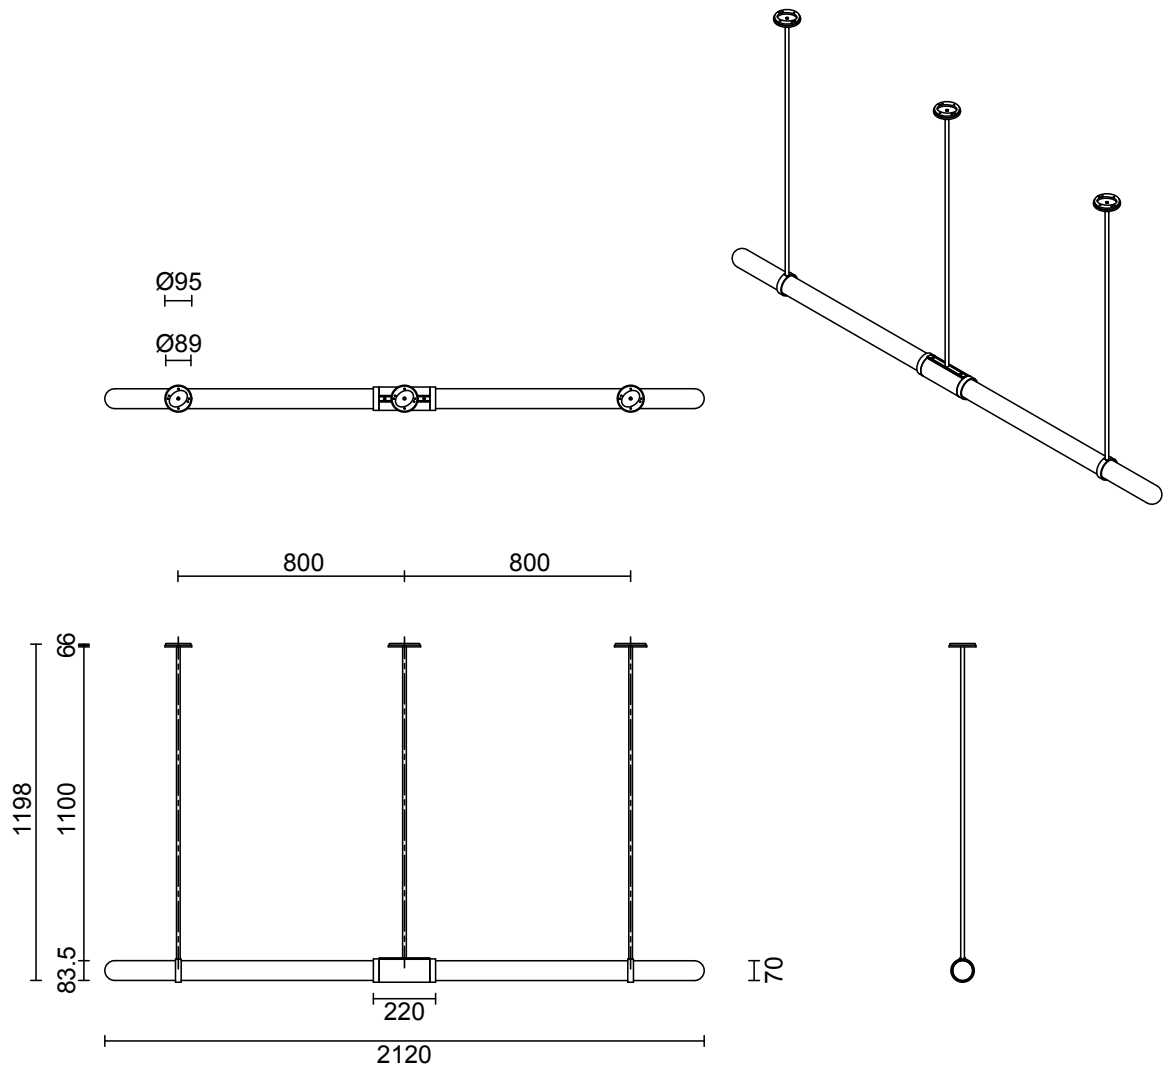

SCANDAL COLLECTION

ARTICOLOSTUDIOS.COM

EXTRA LONG PENDANT

24V3

ABOUT SCANDAL

Scandal casts a slim and finely considered silhouette. Notable for its barrel-like cuff and inlay, Scandal's elongated proportions are the unification of luxurious crafts.

*Please note: The illumination from the long side of this fixture is generally considered insufficient for task lighting, say above a workbench. This is a decorative light and should be supplemented with downlights where necessary.

LEAD TIME

6 - 8 weeks

LIGHT SOURCE

2 x 12V 7W LED MR16 GU5.3

2700K warm white

1000 total lumen output

Dimmable

Lamps included

INSTALLATION

Supplied with external driver

ROD LENGTH

Rod lengths range between 400mm - 1600mm, in increments of 100mm.

WEIGHT

8kg

CERTIFICATION

CE/AU

WARRANTY

3 years

FITTING FINISHES

Brass

Bronze*

Satin Nickel

Black Electroplate

* As Bronze is a hand applied finish the depth of colour will vary

INLAY

Brass Mesh

Silver Mesh

Rose Gold Mesh

Latte Leather

Navy Leather

SHADE COLOURS

Snow