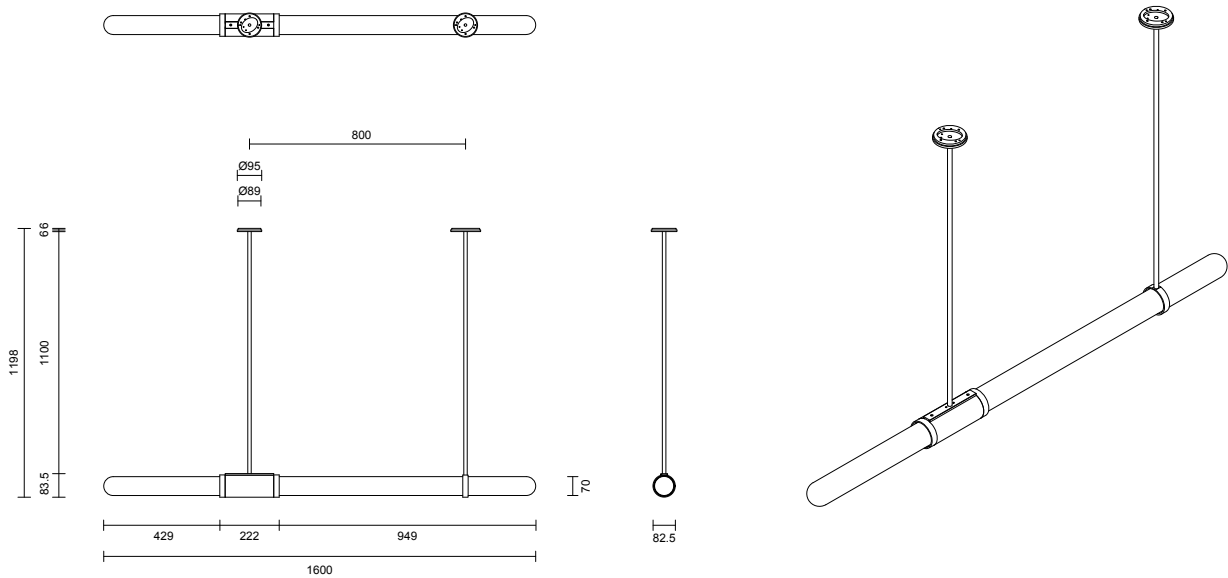

LONG PENDANT

24/3

ABOUT SCANDAL

Scandal casts a slim and finely considered silhouette. Notable for its barrel-like cuff and inlay, Scandal's elongated proportions are the unification of luxurious crafts.

*Please note: The illumination from the long side of this fixture is generally considered insufficient for task lighting, say above a workbench. This is a decorative light and should be supplemented with downlights where necessary.

LEAD TIME

6 - 8 weeks

LIGHT SOURCE

2 x 12V 7W LED MR16 GU5.3
2700K warm white
1000 total lumen output
Dimmable
Lamps included

INSTALLATION

Supplied with external driver

ROD LENGTH

Rod lengths range between 400mm - 1600mm, in increments of 100mm.

WEIGHT

7kg

CERTIFICATION

CE/AU

WARRANTY

3 years

FITTING FINISHES

Brass
Bronze*
Satin Nickel
Black Electroplate

* As Bronze is a hand applied finish the depth of colour will vary

INLAY

Brass Mesh
Silver Mesh
Rose Gold Mesh
Latte Leather
Navy Leather

SHADE COLOURS

Snow