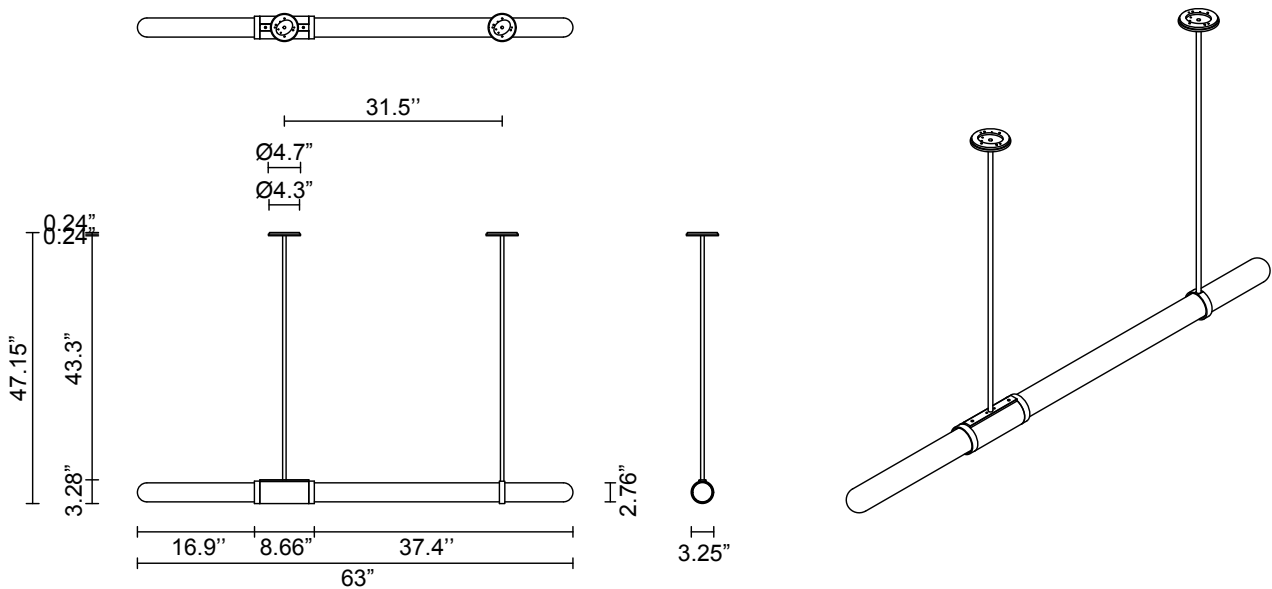

SCANDAL COLLECTION  
LONG PENDANT

LONG PENDANT

24V2

**ABOUT SCANDAL**

Scandal casts a slim and finely considered silhouette. Notable for its barrel-like cuff and inlay, Scandal's elongated proportions are the unification of luxurious crafts.

\*Please note: The illumination from the long side of this fixture is generally considered insufficient for task lighting, say above a workbench. This is a decorative light and should be supplemented with downlights where necessary.

**LEAD TIME**

8 - 10 weeks

**LIGHT SOURCE**

2 x 12V 7W LED MR16 GU5.3  
2700K warm white  
1000 total lumen output  
Dimmable  
Lamps included

**INSTALLATION**

Supplied with external driver and mounting plate to fit 4.0 square Jbox

**ROD LENGTH**

Rod lengths range between 15.75" (400mm) - 63" (1600mm), in increments of 3.94" (100mm)

**WEIGHT**

15.5 lb

**CERTIFICATION STANDARD**

UL

**WARRANTY**

3 years