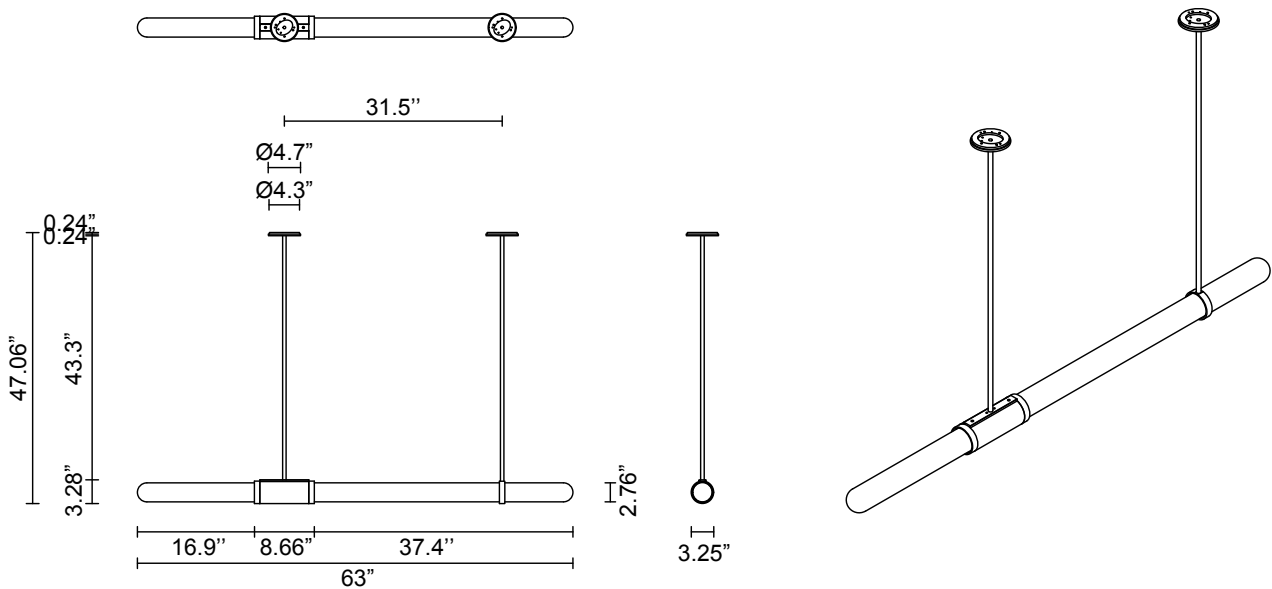

SCANDAL COLLECTION
LONG PENDANT

SCANDAL COLLECTION

ARTICOLOSTUDIOS.COM

LONG PENDANT

24/1

ABOUT SCANDAL

Scandal casts a slim and finely considered silhouette. Notable for its barrel-like cuff and inlay, Scandal's elongated proportions are the unification of luxurious crafts.

*Please note: The illumination from the long side of this fixture is generally considered insufficient for task lighting, say above a workbench. This is a decorative light and should be supplemented with downlights where necessary.

LEAD TIME

8 - 10 weeks

LIGHT SOURCE

2 x 12V 7W LED MR16 GU5.3

2700K warm white

1000 total lumen output

Dimmable

Lamps included

INSTALLATION

Supplied with external driver and mounting plate to fit 4.0 square Jbox

ROD LENGTH

Rod lengths range between 15.75"

(400mm) - 63" (1600mm), in

increments of 3.94" (100mm)

WEIGHT

15.5 lb