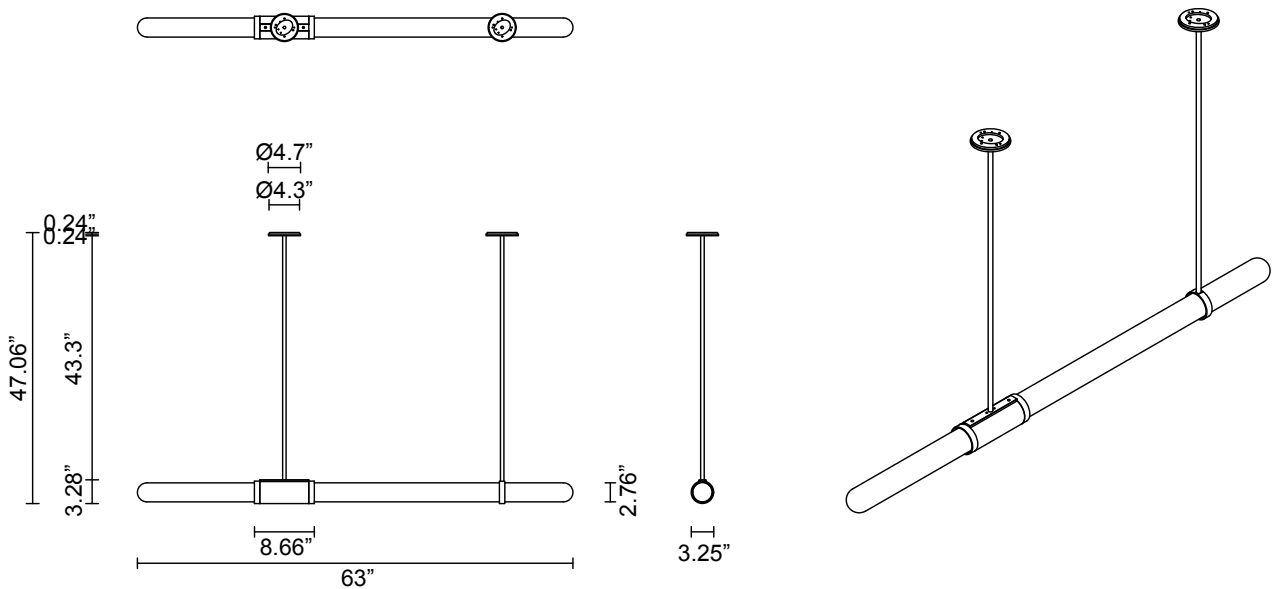

SCANDAL COLLECTION
LONG PENDANT

SCANDAL COLLECTION

ARTICOLOSTUDIOS.COM

LONG PENDANT

23V2

ABOUT SCANDAL

Scandal casts a slim and finely considered silhouette. Notable for its barrel-like cuff and inlay, Scandal's elongated proportions are the unification of luxurious crafts.

*Please note: The illumination from the long side of this fixture is generally considered insufficient for task lighting, say above a workbench. This is a decorative light and should be supplemented with downlights where necessary.

LEAD TIME

8 - 10 weeks

LIGHT SOURCE

2 x 12V 7W LED MR16 GU5.3

2700K warm white

1000 total lumen output

Dimmable

Lamps included

INSTALLATION

Supplied with external driver and mounting plate to fit 4.0 square Jbox

ROD LENGTH

Rod lengths range between 15.75"

(400mm) - 63" (1600mm), in

increments of 3.94" (100mm)

WEIGHT

15.5 lb