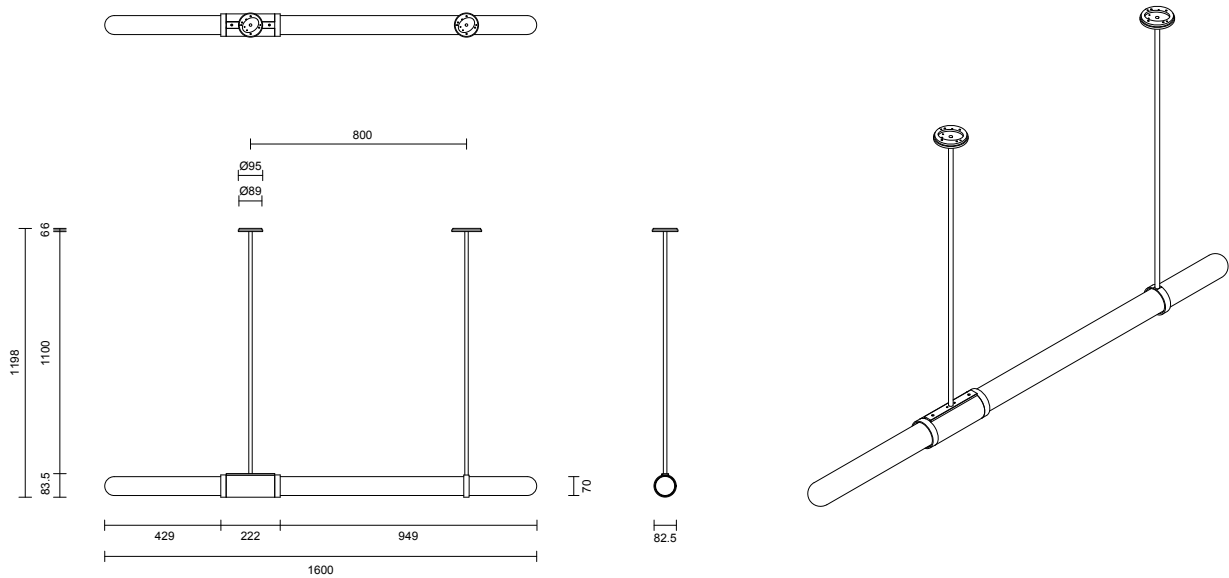

SCANDAL COLLECTION
LONG PENDANT

SCANDAL COLLECTION

ARTICOLOSTUDIOS.COM

LONG PENDANT

24/13

ABOUT SCANDAL

Scandal casts a slim and finely considered silhouette. Notable for its barrel-like cuff and inlay, Scandal's elongated proportions are the unification of luxurious crafts.

*Please note: The illumination from the long side of this fixture is generally considered insufficient for task lighting, say above a workbench. This is a decorative light and should be supplemented with downlights where necessary.

LEAD TIME

6 - 8 weeks

LIGHT SOURCE

2 x 12V 7W LED MR16 GU5.3
2700K warm white
1000 total lumen output
Dimmable
Lamps included

INSTALLATION

Supplied with external driver

ROD LENGTH

Rod lengths range between
400mm - 1600mm, in increments
of 100mm.

WEIGHT

7kg

CERTIFICATION

CE/AU

WARRANTY

3 years

FITTING FINISHES

Brass
Bronze*
Satin Nickel
Black Electroplate