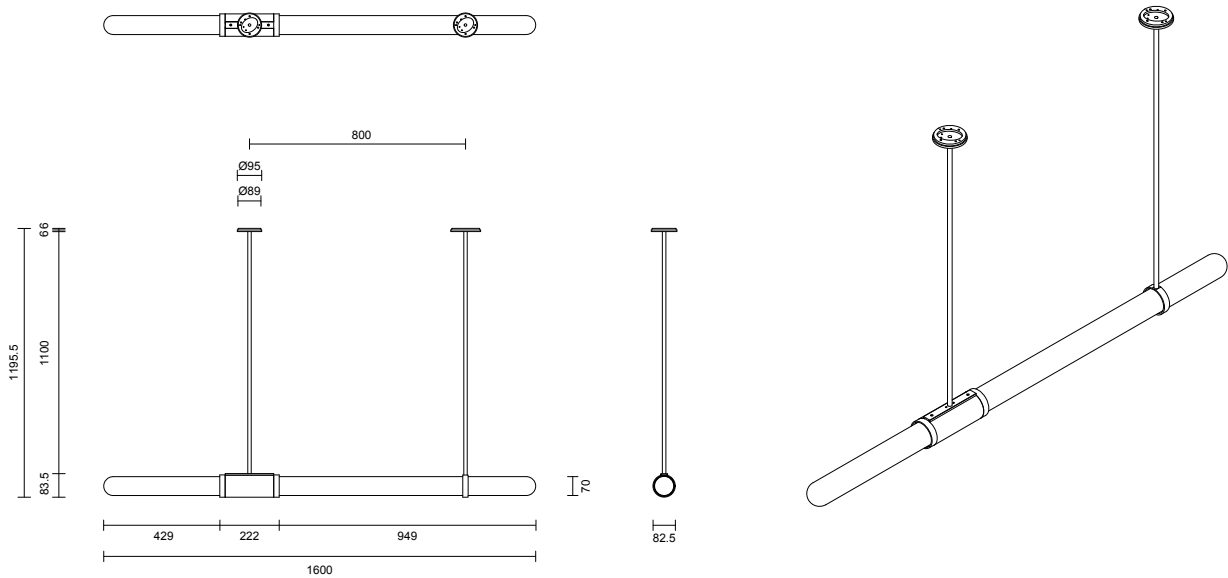

SCANDAL COLLECTION  
LONG PENDANT

LONG PENDANT

24V1

**ABOUT SCANDAL**

Scandal casts a slim and finely considered silhouette. Notable for its barrel-like cuff and inlay, Scandal's elongated proportions are the unification of luxurious crafts.

\*Please note: The illumination from the long side of this fixture is generally considered insufficient for task lighting, say above a workbench. This is a decorative light and should be supplemented with downlights where necessary.

**LEAD TIME**

6 - 8 weeks

**LIGHT SOURCE**

2 x 12V 7W LED MR16 GU5.3  
2700K warm white  
1000 total lumen output  
Dimmable  
Lamps included

**INSTALLATION**

Supplied with external driver

**ROD LENGTH**

Rod lengths range between 400mm - 1600mm, in increments of 100mm.

**WEIGHT**

7kg

**CERTIFICATION**

CE/AU

**WARRANTY**

3 years

**FITTING FINISHES**

Brass  
Bronze\*  
Satin Nickel  
Black Electroplate