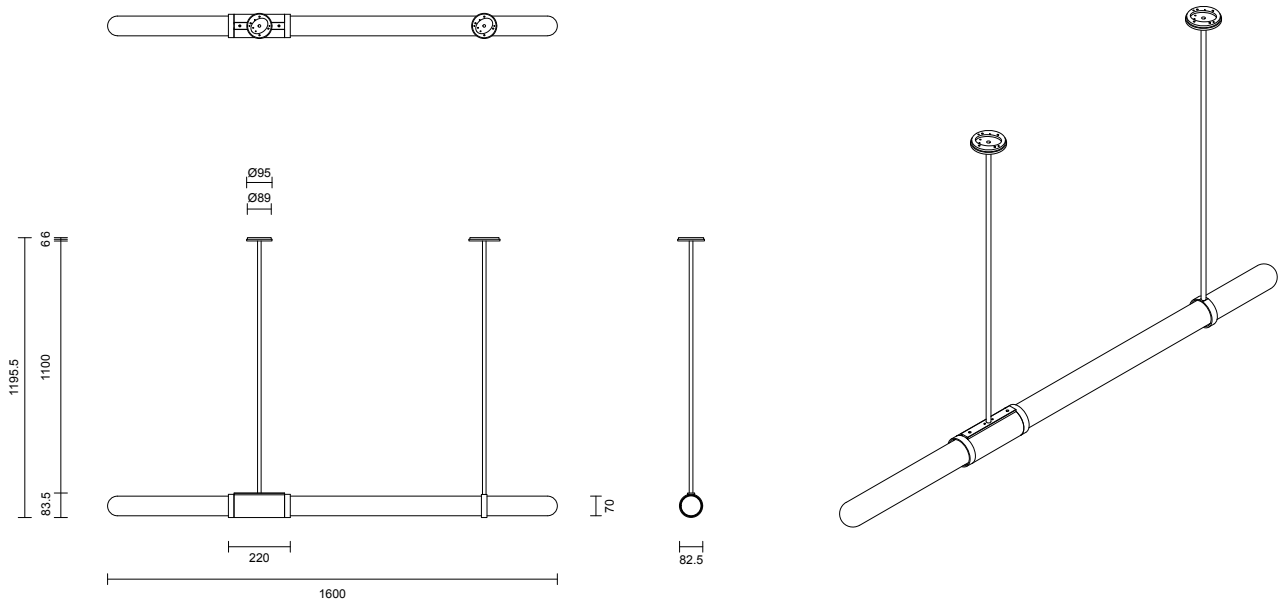

SCANDAL COLLECTION
LONG PENDANT

LONG PENDANT

23V1

ABOUT SCANDAL

Scandal casts a slim and finely considered silhouette. Notable for its barrel-like cuff and inlay, Scandal's elongated proportions are the unification of luxurious crafts.

*Please note: The illumination from the long side of this fixture is generally considered insufficient for task lighting, say above a workbench. This is a decorative light and should be supplemented with downlights where necessary.

LEAD TIME

6 - 8 weeks

LIGHT SOURCE

2 x 12V 7W LED MR16 GU5.3
2700K warm white
1000 total lumen output
Dimmable
Lamps included

INSTALLATION

Supplied with external driver

ROD LENGTH

Rod lengths range between 400mm - 1600mm, in increments of 100mm.

WEIGHT

7kg

CERTIFICATION

CE/AU

WARRANTY

3 years

FITTING FINISHES

Brass
Mid Bronze
Satin Nickel
Black Electroplate