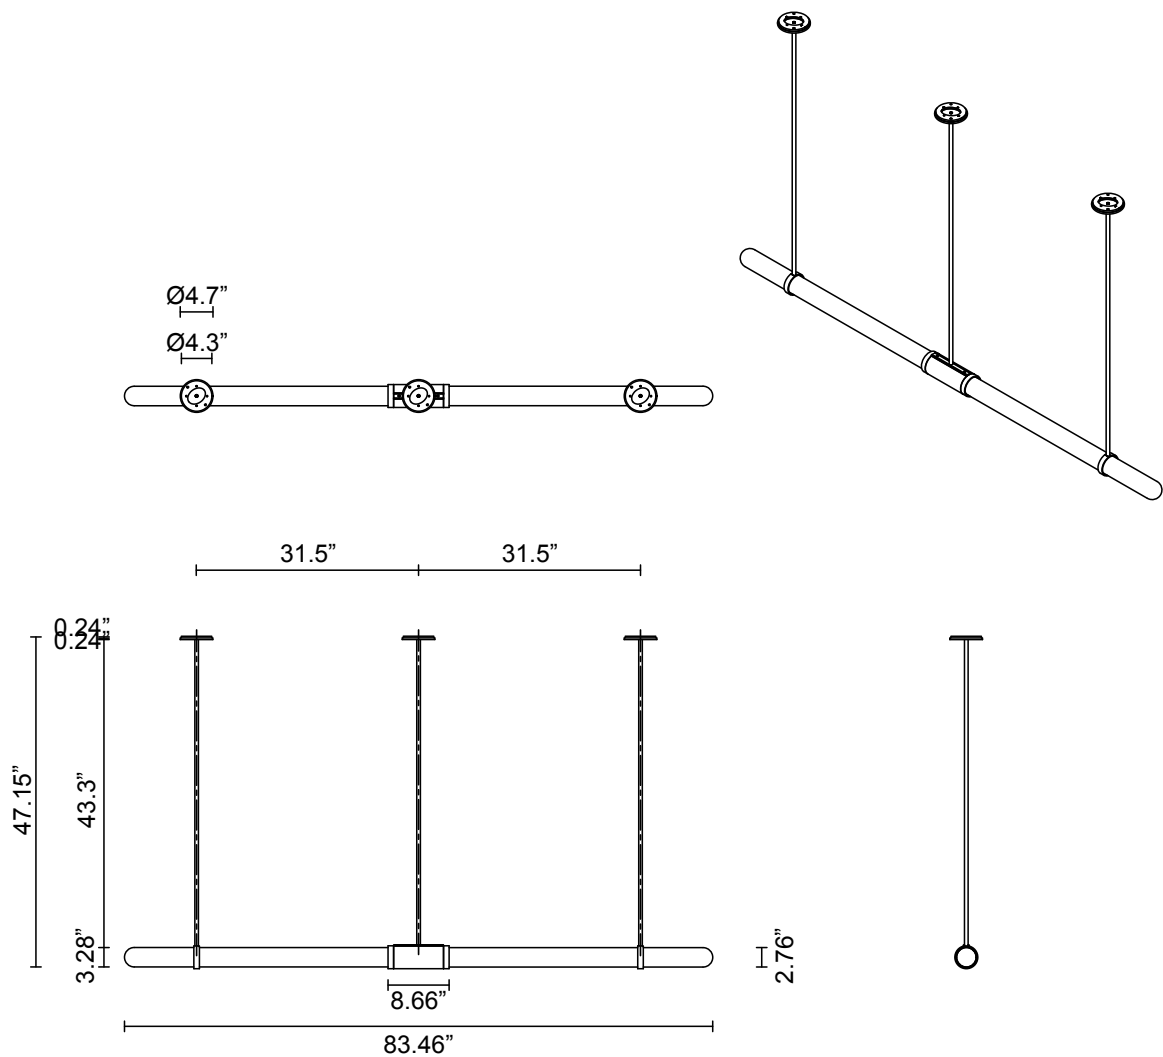

SCANDAL COLLECTION

EXTRA LONG PENDANT

SCANDAL COLLECTION

ARTICOLOSTUDIOS.COM

EXTRA LONG PENDANT

24V2

ABOUT SCANDAL

Scandal casts a slim and finely considered silhouette. Notable for its barrel-like cuff and inlay, Scandal's elongated proportions are the unification of luxurious crafts.

*Please note: The illumination from the long side of this fixture is generally considered insufficient for task lighting, say above a workbench. This is a decorative light and should be supplemented with downlights where necessary.

LEAD TIME

8 - 10 weeks

LIGHT SOURCE

2 x 12V 7W LED MR16 GU5.3
2700K warm white
1000 total lumen output
Dimmable
Lamps included

INSTALLATION

Supplied with external driver and mounting plate to fit 4.0 square Jbox

ROD LENGTH

Rod lengths range between 15.75" (400mm) - 63" (1600mm), in increments of 3.94" (100mm)

WEIGHT

17.5 lb

CERTIFICATION STANDARD

UL

WARRANTY

3 years