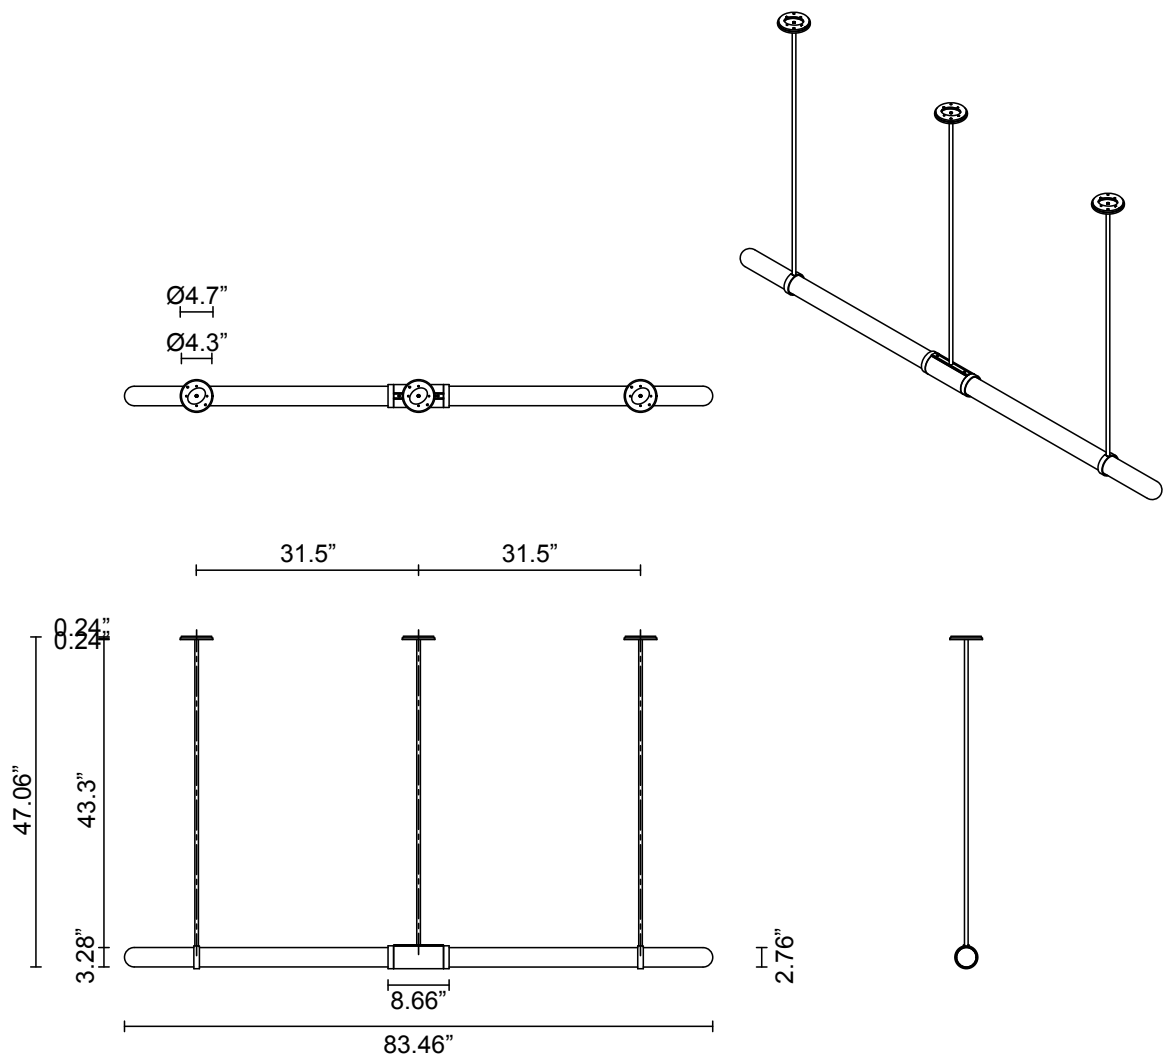

SCANDAL COLLECTION
EXTRA LONG PENDANT

SCANDAL COLLECTION

ARTICOLOSTUDIOS.COM

EXTRA LONG PENDANT

24V1

ABOUT SCANDAL

Scandal casts a slim and finely considered silhouette. Notable for its barrel-like cuff and inlay, Scandal's elongated proportions are the unification of luxurious crafts.

*Please note: The illumination from the long side of this fixture is generally considered insufficient for task lighting, say above a workbench. This is a decorative light and should be supplemented with downlights where necessary.

LEAD TIME

8 - 10 weeks

LIGHT SOURCE

2 x 12V 7W LED MR16 GU5.3
2700K warm white
1000 total lumen output
Dimmable
Lamps included

INSTALLATION

Supplied with external driver and mounting plate to fit 4.0 square Jbox

ROD LENGTH

Rod lengths range between 15.75" (400mm) - 63" (1600mm), in increments of 3.94" (100mm)

WEIGHT

17.5 lb

CERTIFICATION STANDARD

UL

WARRANTY

3 years