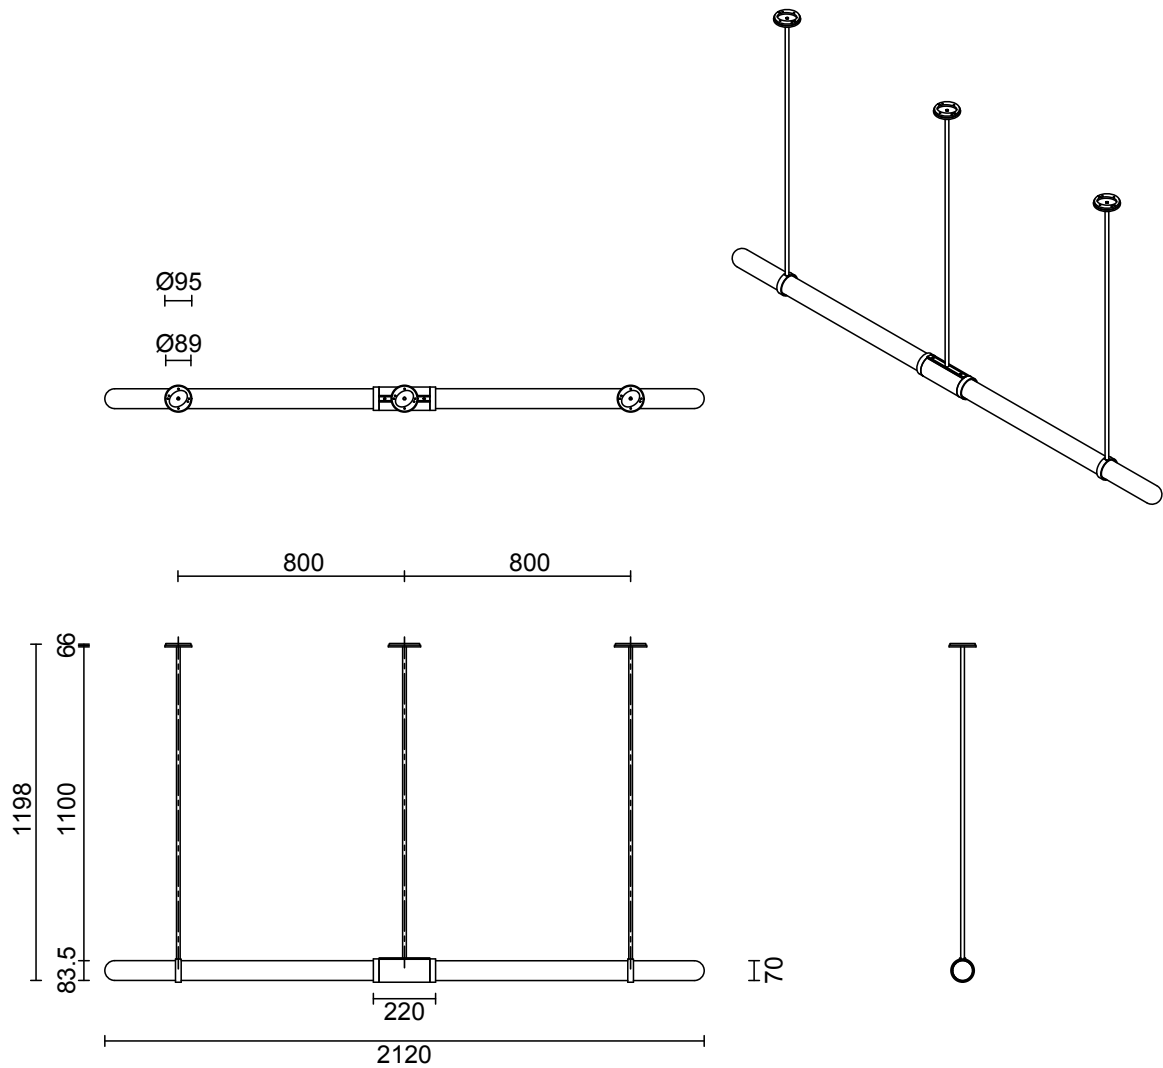

SCANDAL COLLECTION

EXTRA LONG PENDANT

SCANDAL COLLECTION

ARTICOLOSTUDIOS.COM

EXTRA LONG PENDANT

24V3

ABOUT SCANDAL

Scandal casts a slim and finely considered silhouette. Notable for its barrel-like cuff and inlay, Scandal's elongated proportions are the unification of luxurious crafts.

*Please note: The illumination from the long side of this fixture is generally considered insufficient for task lighting, say above a workbench. This is a decorative light and should be supplemented with downlights where necessary.

LEAD TIME

6 - 8 weeks

LIGHT SOURCE

2 x 12V 7W LED MR16 GU5.3

2700K warm white

1000 total lumen output

Dimmable

Lamps included

INSTALLATION

Supplied with external driver

ROD LENGTH

Rod lengths range between 400mm - 1600mm, in increments of 100mm.

WEIGHT

8kg

CERTIFICATION

CE/AU