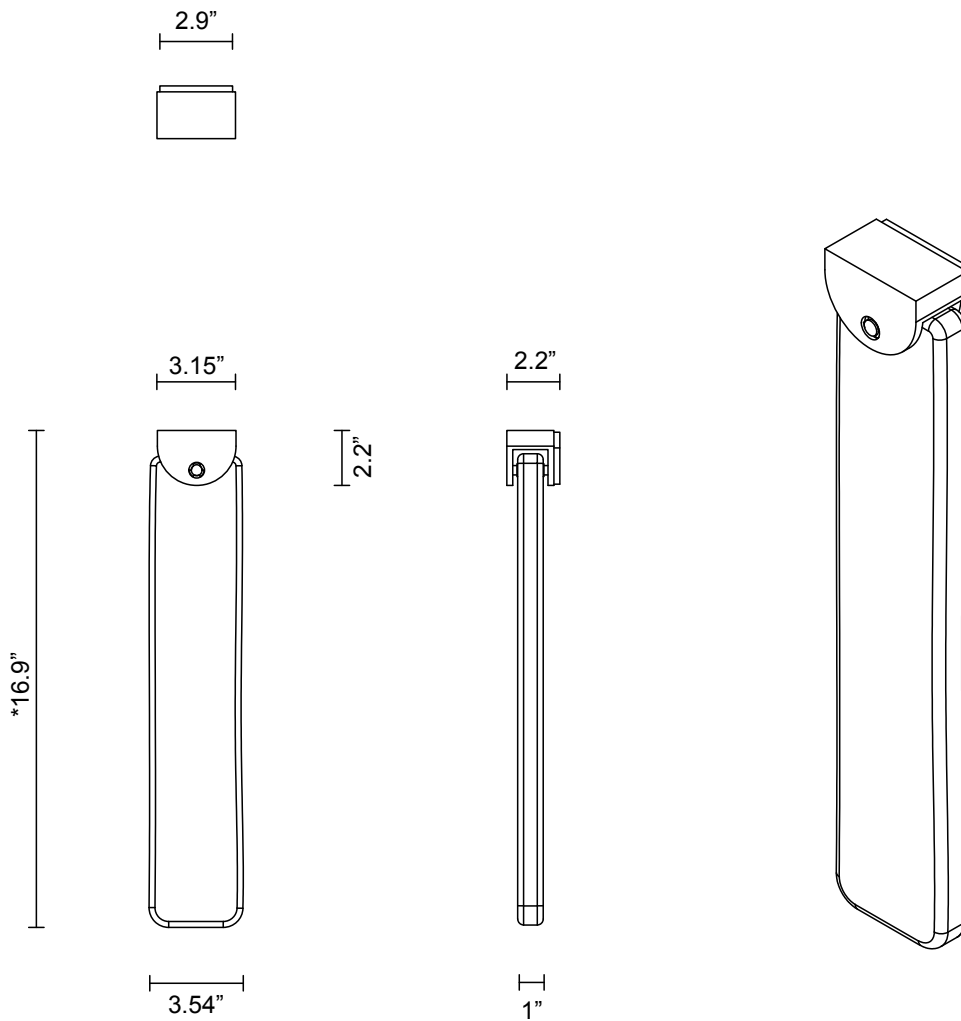

FIZI COLLECTION
SLAB WALL SCONCE

FIZI COLLECTION
SLAB WALL SCONCE

ARTICOLOSTUDIOS.COM

25V1

ABOUT FIZI SLAB

Fizi's mesmerizing explosion of bubbles are suspended in champagne-like effervescence.

LEAD TIME

8 - 10 weeks

LIGHT SOURCE

4.25W CC LED Board 0.5A
 2700k warm white
 400 lumens
 Dimmable

INSTALLATION

Supplied with external driver and mounting plate to fit 4.0 square Jbox

WEIGHT

11.5 lb

CERTIFICATION STANDARD

UL
 ADA compliant

WARRANTY

3 years

FITTING FINISH

Brass
 Bronze*
 Satin Nickel
 Black Electroplate

*As Bronze is a hand applied finish, the depth of colour will vary

SHADE COLOURS

Fizi
 Grey
 Drunken Emerald
 Tea
 Abyss

*Please note: Shade dimensions inclusive of overall height may vary marginally due to the nature of mouth blown glass.