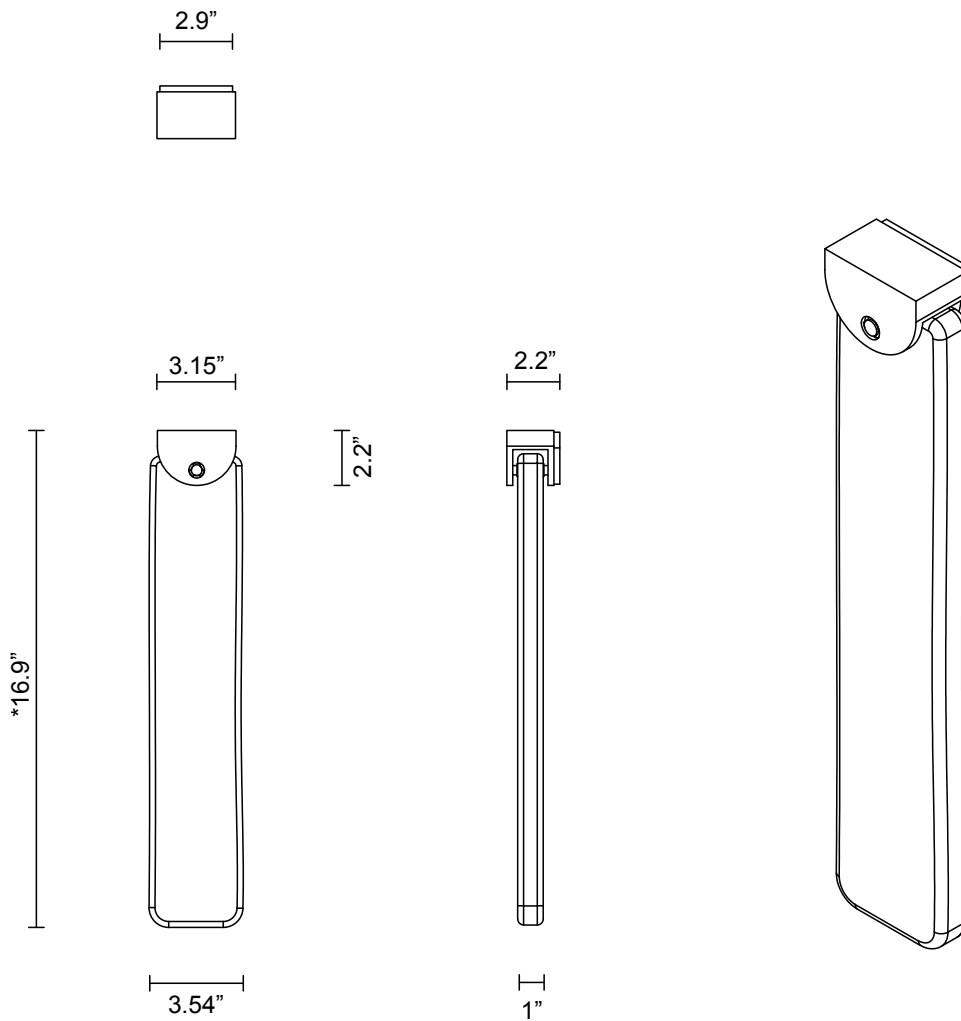

FIZI COLLECTION
SLAB WALL SCONCE

FIZI COLLECTION
SLAB WALL SCONCE

ARTICOLOSTUDIOS.COM

244/3

ABOUT FIZI SLAB

Fizi's mesmerizing explosion of bubbles are suspended in champagne-like effervescence.

LEAD TIME

8 - 10 weeks

LIGHT SOURCE

4.25W CC LED Board 0.5A
 2700k warm white
 400 lumens
 Dimmable

INSTALLATION

Supplied with external driver and mounting plate to fit 4.0 square Jbox

WEIGHT

11.5 lb

CERTIFICATION STANDARD

UL
 ADA compliant

WARRANTY

3 years

FITTING FINISH

Brass
 Bronze*
 Satin Nickel
 Black Electroplate

*As Bronze is a hand applied finish, the depth of colour will vary

SHADE COLOURS

Fizi
 Grey
 Drunken Emerald
 Tea
 Abyss

*Please note: Shade dimensions inclusive of overall height may vary marginally due to the nature of mouth blown glass.